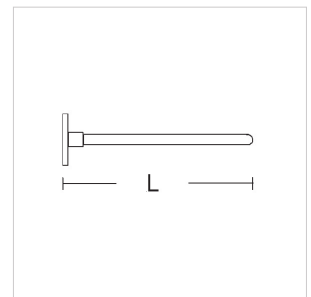

TW012A100/200/300

CARLOS COLLECTION - TRAPEZE LIGHTING

SKU: CARLOS-COLLECTION

SPECIFICATIONS

SKU:	TW001	TW001A	TW006N200/300/500	TW008	TW011A	TW012A100/200/300
Trim Colour:	Chrome	Chrome	Chrome	Chrome	Chrome	Chrome
Base Type:	MR16	MR16	MR16	MR16	MR16	MR16
Length:	-	-	200/300/500mm	150mm	200mm	100/200/300mm
Width:	220mm	220mm	-	-	220mm	220mm
Warranty:	3 Years	3 Years	3 Years	3 Years	3 Years	
Mounting Type:	Surface	Surface	Surface	Surface	Surface	

CARLOS COLLECTION - TRAPEZE ACCESSORIES

SKU: CARLOS-COLLECTION

PRODUCT IMAGES & DIMENSIONS

TWP016

TWP025

TWP03

TWP03B60/100/200/300/460

TWP07/7C