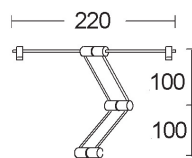

TW001A

V SHAPED TILT ACTION FIXTURE

TW006N200/300/500

HOOP FIXTURE

TW008

ELBOW TWIST

TW011A

EXTENSION TWIST

TW012A100/200/300

CARLOS COLLECTION - TRAPEZE LIGHTING

SKU: CARLOS-COLLECTION

SPECIFICATIONS

SKU:	TW001	TW001A	TW006N200/300/500	TW008	TW011A	TW012A100/200/300
Trim Colour:	Chrome	Chrome	Chrome	Chrome	Chrome	Chrome
Base Type:	MR16	MR16	MR16	MR16	MR16	MR16
Length:	-	-	200/300/500mm	150mm	200mm	100/200/300mm
Width:	220mm	220mm	-	-	220mm	220mm
Warranty:	3 Years	3 Years	3 Years	3 Years	3 Years	
Mounting Type:	Surface	Surface	Surface	Surface	Surface	