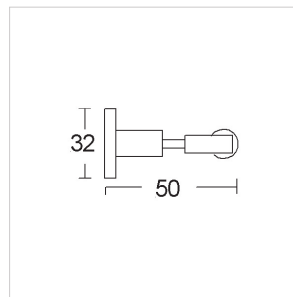

TW012A100/200/300

CARLOS COLLECTION - TRAPEZE LIGHTING

SKU: CARLOS-COLLECTION

SPECIFICATIONS

SKU:	TW001	TW001A	TW006N200/300/500	TW008	TW011A	TW012A100/200/300
Trim Colour:	Chrome	Chrome	Chrome	Chrome	Chrome	Chrome
Base Type:	MR16	MR16	MR16	MR16	MR16	MR16
Length:	-	-	200/300/500mm	150mm	200mm	100/200/300mm
Width:	220mm	220mm	-	-	220mm	220mm
Warranty:	3 Years	3 Years	3 Years	3 Years	3 Years	
Mounting Type:	Surface	Surface	Surface	Surface	Surface	

CARLOS COLLECTION - TRAPEZE ACCESSORIES

SKU: CARLOS-COLLECTION

PRODUCT IMAGES & DIMENSIONS

TWP016

TWP025

TWP03

TWP03B60/100/200/300/460

TWP07/7C