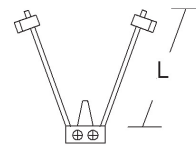

FEATURES

- Stylish chrome trapeze fittings & fixture:
Straight fixture, Twist action, Tilt action,
Hoop fixture, Extension twist & Elbow twist.
- Variety of lengths and sizes
- Mix and match for your lighting needs

TW001A

V SHAPED TILT ACTION FIXTURE

TW006N200/300/500

HOOP FIXTURE

TW008

ELBOW TWIST

TW011A

EXTENSION TWIST