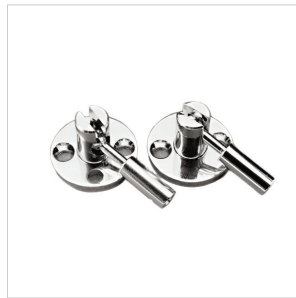

FEATURES

- Stylish chrome trapeze fittings & fixture:
Straight fixture, Twist action, Tilt action,
Hoop fixture, Extension twist & Elbow twist.
- Variety of lengths and sizes
- Mix and match for your lighting needs

TW001A

V SHAPED TILT ACTION FIXTURE

TW006N200/300/500

HOOP FIXTURE

TW008

ELBOW TWIST

TW011A

EXTENSION TWIST

TW012A100/200/300

CARLOS COLLECTION - TRAPEZE LIGHTING

SKU: CARLOS-COLLECTION

SPECIFICATIONS

SKU:	TW001	TW001A	TW006N200/300/500	TW008	TW011A	TW012A100/200/300
Trim Colour:	Chrome	Chrome	Chrome	Chrome	Chrome	Chrome
Base Type:	MR16	MR16	MR16	MR16	MR16	MR16
Length:	-	-	200/300/500mm	150mm	200mm	100/200/300mm
Width:	220mm	220mm	-	-	220mm	220mm
Warranty:	3 Years	3 Years	3 Years	3 Years	3 Years	
Mounting Type:	Surface	Surface	Surface	Surface	Surface	

CARLOS COLLECTION - TRAPEZE ACCESSORIES

SKU: CARLOS-COLLECTION

PRODUCT IMAGES & DIMENSIONS

TWP016

TWP025

TWP03

TWP03B60/100/200/300/460

TWP07/7C