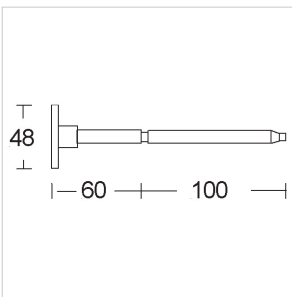

CARLOS COLLECTION - TRAPEZE ACCESSORIES

SKU: CARLOS-COLLECTION

PRODUCT IMAGES & DIMENSIONS

TWP016