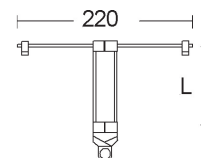

TW001A

V SHAPED TILT ACTION FIXTURE

TW006N200/300/500

HOOP FIXTURE

TW008

ELBOW TWIST

TW011A

EXTENSION TWIST

TW012A100/200/300

CARLOS COLLECTION - TRAPEZE LIGHTING

SKU: CARLOS-COLLECTION

SPECIFICATIONS

SKU:	TW001	TW001A	TW006N200/300/500	TW008	TW011A	TW012A100/200/300
Trim Colour:	Chrome	Chrome	Chrome	Chrome	Chrome	Chrome
Base Type:	MR16	MR16	MR16	MR16	MR16	MR16
Length:	-	-	200/300/500mm	150mm	200mm	100/200/300mm
Width:	220mm	220mm	-	-	220mm	220mm
Warranty:	3 Years	3 Years	3 Years	3 Years	3 Years	
Mounting Type:	Surface	Surface	Surface	Surface	Surface	