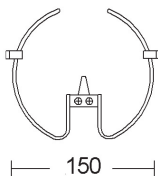

FEATURES

- Stylish chrome trapeze fittings & fixture:
Straight fixture, Twist action, Tilt action,
Hoop fixture, Extension twist & Elbow twist.
- Variety of lengths and sizes
- Mix and match for your lighting needs

APPLICATION

- Showroom
- Gallery
- Event lighting

CARLOS COLLECTION - TRAPEZE LIGHTING

SKU: CARLOS-COLLECTION

PRODUCT IMAGES & DIMENSIONS

STRAIGHT FIXTURE

TW001

TWIST ACTION FIXTURE

TW001A

V SHAPED TILT ACTION FIXTURE

TW006N200/300/500

HOOP FIXTURE

TW008

ELBOW TWIST

TW011A

EXTENSION TWIST

TW012A100/200/300

CARLOS COLLECTION - TRAPEZE LIGHTING

SKU: CARLOS-COLLECTION

SPECIFICATIONS

SKU:	TW001	TW001A	TW006N200/300/500	TW008	TW011A	TW012A100/200/300
Trim Colour:	Chrome	Chrome	Chrome	Chrome	Chrome	Chrome
Base Type:	MR16	MR16	MR16	MR16	MR16	MR16
Length:	-	-	200/300/500mm	150mm	200mm	100/200/300mm
Width:	220mm	220mm	-	-	220mm	220mm
Warranty:	3 Years	3 Years	3 Years	3 Years	3 Years	
Mounting Type:	Surface	Surface	Surface	Surface	Surface	