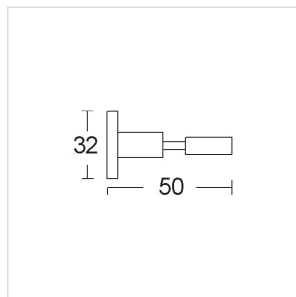

CARLOS COLLECTION - TRAPEZE ACCESSORIES

SKU: CARLOS-COLLECTION

PRODUCT IMAGES & DIMENSIONS

TWP025