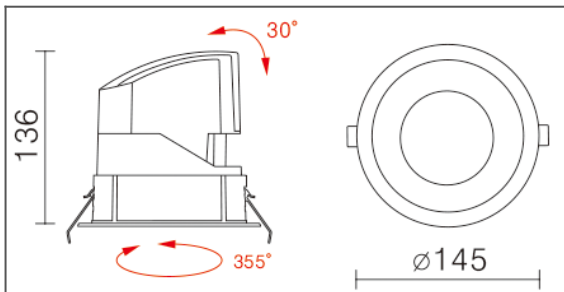

Features & Benefits

- 25.5 Watts
- White Trim
- 4000K, Cool White Colour Temperature
- 70° Beam Angle, 30° Tilt Angle
- Dimmable
- Deep Baffle Mirrored Reflector
- Glare Control, UGR>19

PRODUCT IMAGE

CLARA COLLECTION

SKU: CLARA-COLLECTION

PRODUCT IMAGES & DIMENSIONS

G966R25W70DWH4KPD

SPECIFICATIONS

SKU	G966R25W70DWH4KPD
Light Colour	Cool White
Wattage	25.5 W
Trim colour	White
Warranty	3 Years
Lamp Type	LED
Working temperature	-20° ~ 40C°
Kelvin	4000K