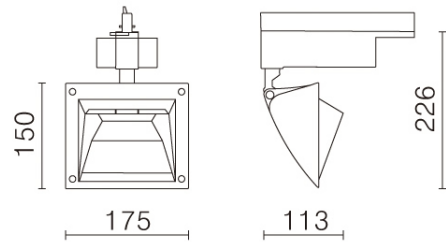

EXT4501325WWH3KD

Specifications

SKU	EXT4501325WWH3KD
Luminaire efficacy	116 lm/W
Track type	3 Circuit
Light Colour	Warm White
Wattage	25 W
Lumen output	2900 lm
CRI	90
Beam Angle	90 Degrees
Trim colour	White
Length	150 mm
Width	175 mm
Lifespan	50000 Hours
Warranty	3 Years
Dimmable	Dimmable
Mounting type	Track
Dimming	Triac Dimming
Depth	113
Kelvin	3000K

Dimensional Drawings

Photometric information available upon request.