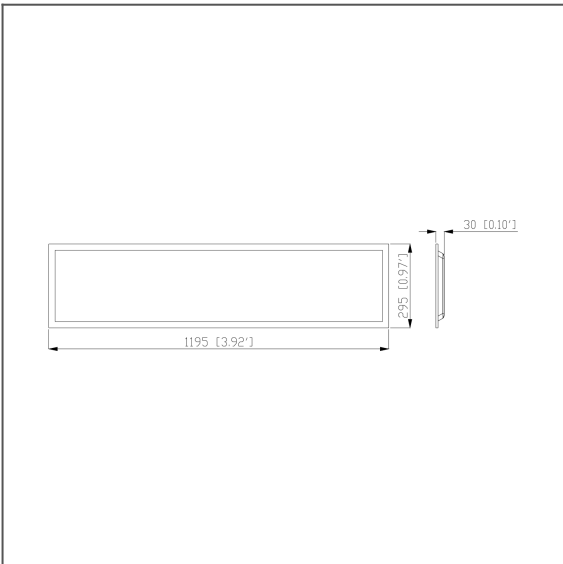

GAUDI COLLECTION

SKU: GAUDI-COLLECTION

PRODUCT IMAGES & DIMENSIONS

PL123-36W-80CRI-CCT

SPECIFICATIONS

SKU	PL123-36W-80CRI-CCT
Luminaire efficacy	100 lm/W
Weight	16.5
Light Colour	3CCT
Wattage	36 W

Lumen output	3600 lm
IP rating	20
Beam Angle	110 Degrees
Trim colour	White
Length	1195 mm
Width	mm
Height	295 mm
Lifespan	50000 Hours
Warranty	3 Years
Dimmable	Non-Dimmable
Mounting type	Recessed, Surface
LED source	SMD
Lamp Type	LED
Input voltage	220V-240V-AC-50HZ
Wiring method	Flex & Plug
Weatherproof	Indoor Use Only
Working temperature	-20~45°C
Box Qty	6
Kelvin	3000K/4000K/5700K