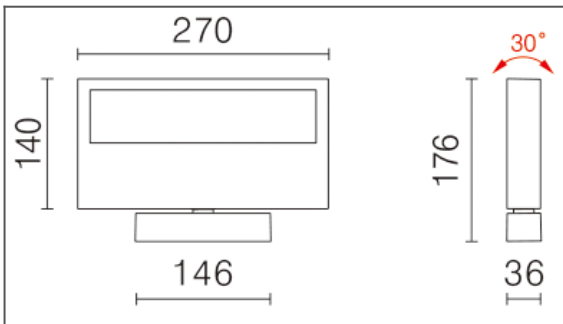

Features & Benefits

- White
- 3000K, 4000K CCT

KELLY COLLECTION

SKU: KELLY-COLLECTION

PRODUCT IMAGES & DIMENSIONS

G8141WHCCT

SPECIFICATIONS

SKU	G8141WHCCT
EAN	9359682001890
Light Colour	2CCT
Trim colour	White
Warranty	3 Years
Lamp Type	LED
Kelvin	3000K/4000K