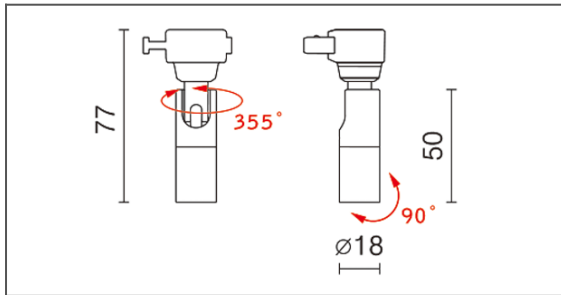

KERSTIN COLLECTION

SKU: KERSTIN-COLLECTION

PRODUCT IMAGE

QUOTE:
PROJECT:
TYPE:

Gentech's 4W Kerstin Mini Track Head features a sleek, cylindrical black or white body, 30 degree beam angle and a warm white colour temperature.

Features & Benefits

- 4W
- White or black cylindrical body
- 30 degree beam angle
- Warm White (3000K)

KERSTIN COLLECTION

SKU: KERSTIN-COLLECTION

PRODUCT IMAGES & DIMENSIONS

EXT21014WBK3K

EXT21014WWH3K

SPECIFICATIONS

SKU	EXT21014WBK3K	EXT21014WWH3K
Light Colour	Warm White	Warm White
Wattage	4 W	4 W
Beam Angle	Degrees	Degrees
Trim colour	Black	White
Input voltage	12 Volt	12 Volt
Working temperature	20° 40C°	20° 40C°
Kelvin	3000K	3000K