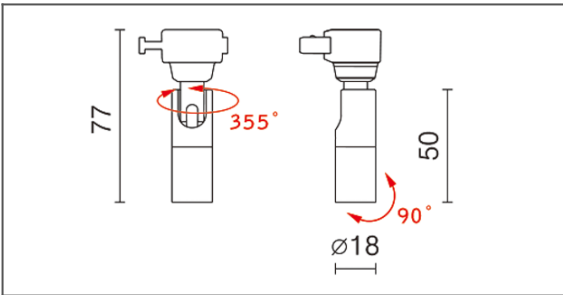

KERSTIN COLLECTION

SKU: KERSTIN-COLLECTION

PRODUCT IMAGE

QUOTE:
PROJECT:
TYPE:

Gentech's 4W Kerstin Mini Track Head features a sleek, cylindrical black or white body, 30 degree beam angle and a warm white colour temperature.

Features & Benefits

- 4W
- White or black cylindrical body
- 30 degree beam angle
- Warm White (3000K)

KERSTIN COLLECTION

SKU: KERSTIN-COLLECTION

PRODUCT IMAGES & DIMENSIONS

EXT21014WBK3K

EXT21014WWH3K

SPECIFICATIONS

SKU	EXT21014WBK3K	EXT21014WWH3K
Light Colour	Warm White	Warm White
Wattage	4 W	4 W
Beam Angle	Degrees	Degrees
Trim colour	Black	White
Input voltage	12 Volt	12 Volt
Working temperature	20° 40C°	20° 40C°
Kelvin	3000K	3000K