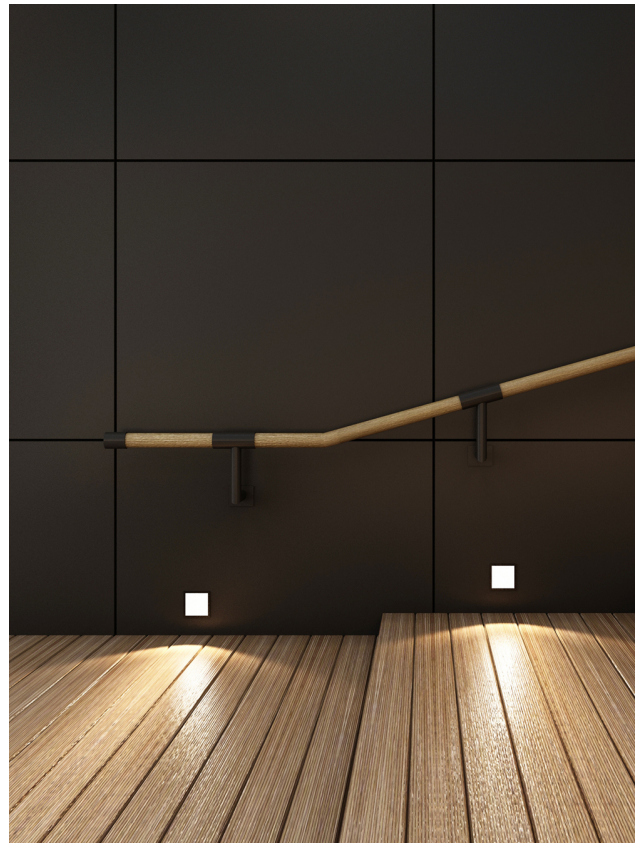

LLOYD COLLECTION

SKU: LLOYD-COLLECTION

QUOTE:
PROJECT:
TYPE:

Square White LED Wall Light

Features & Benefits

- Functional wall lights in mini and mid sizes
- Frosted glass diffuser
- CCT: 3000K
- Requires 350mA constant current driver (not included)

PRODUCT IMAGE

LLOYD COLLECTION

SKU: LLOYD-COLLECTION

PRODUCT IMAGES & DIMENSIONS

G840LEDWH3K

G840NWH

G841LEDWH3K

G841NWH

LLOYD COLLECTION

SKU: LLOYD-COLLECTION

SPECIFICATIONS

SKU	G840LEDWH3K	G840NWH	G841LEDWH3K	G841NWH
Light Colour	Warm White	Warm White	Warm White	Warm White
Wattage	1 W	1 W	1 W	1 W
Trim colour	White	White	White	White
Length	68 mm	68 mm	112 mm	112 mm
Width	68 mm	68 mm	112 mm	112 mm
Lifespan	50000 Hours	50000 Hours	50000 Hours	50000 Hours
Warranty	3 Years	3 Years	3 Years	3 Years
Mounting type	Recessed,Surface	Recessed,Surface	Recessed,Surface	Recessed,Surface
LED source	SMD	SMD	SMD	SMD
Material	Frosted Glass Diffuser	Frosted Glass Diffuser	Glass Diffuser	Glass Diffuser
Lamp Type	LED	LED	LED	LED
Working temperature	20° 40C°	20° 40C°	20° 40C°	20° 40C°
Depth	32	32	62	62
Kelvin	3000K	3000K	3000K	3000K