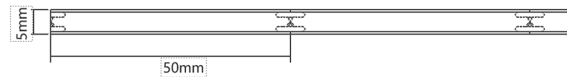

Photometric information available upon request.

480LED/M