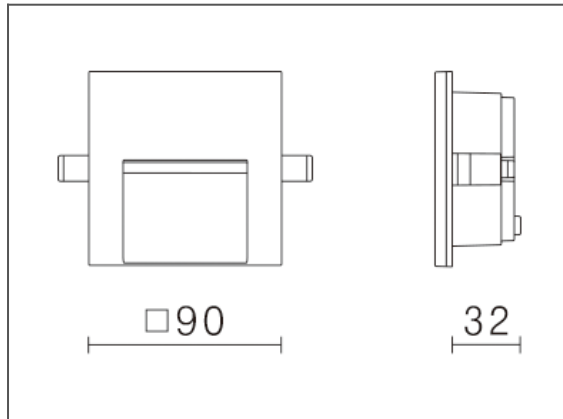

- 12V input
- Built in colour temperature switch: 3000K and 4000K
- Aluminium front cover
- IP54 (front)
- Available in Black & White

PRODUCT IMAGE

MIA COLLECTION

SKU: MIA-COLLECTION

PRODUCT IMAGES & DIMENSIONS

G813012VBCCT

G813012VWHCCT

SPECIFICATIONS

SKU	G813012VBCCT	G813012VWHCCT
Luminaire efficacy	100 lm/W	100 lm/W
Light Colour	2CCT	2CCT
Wattage	1.4 W	1.4 W
Lumen output	140 lm	140 lm
IP rating	54	54
Trim colour	Black	White
Length	32 mm	32 mm

Width	90 mm	90 mm
Height	90 mm	90 mm
Lifespan	50000 Hours	50000 Hours
Warranty	3 Years	3 Years
Mounting type	Recessed, Surface	Recessed, Surface
LED source	SMD	SMD
Material	Aluminium	Aluminium
Lamp Type	LED	LED
Input voltage	12-Volt	12-Volt
Weatherproof	Weatherproof	Weatherproof
Working temperature	20° 40C°	20° 40C°
Kelvin	3000K/4000K	3000K/4000K