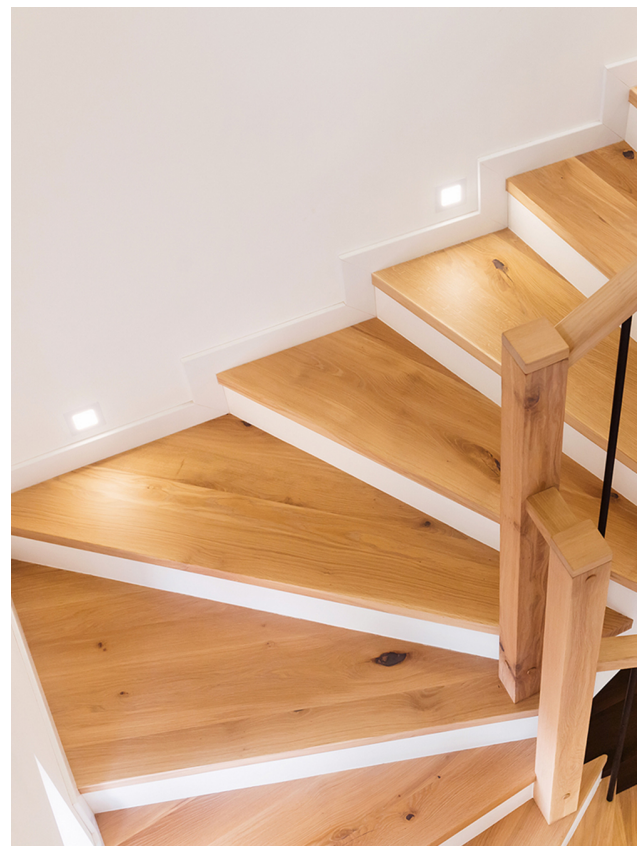

MIA COLLECTION

SKU: MIA-COLLECTION

QUOTE:
PROJECT:
TYPE:

Gentech's MIA Collection is a stylish collection of 12V CCT wall lights that provide a subtle 1.4W ambience suited for both indoor & outdoor use.

Features & Benefits

- 12V input
- Built in colour temperature switch: 3000K and 4000K
- Aluminium front cover
- IP54 (front)
- Available in Black & White

PRODUCT IMAGE

MIA COLLECTION

SKU: MIA-COLLECTION

PRODUCT IMAGES & DIMENSIONS

Width	90 mm	90 mm
Height	90 mm	90 mm
Lifespan	50000 Hours	50000 Hours
Warranty	3 Years	3 Years
Mounting type	Recessed, Surface	Recessed, Surface
LED source	SMD	SMD
Material	Aluminium	Aluminium
Lamp Type	LED	LED
Input voltage	12-Volt	12-Volt
Weatherproof	Weatherproof	Weatherproof
Working temperature	20° 40C°	20° 40C°
Kelvin	3000K/4000K	3000K/4000K