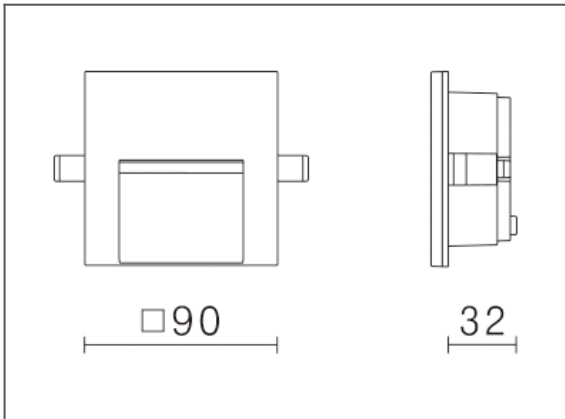

- 12V input
- Built in colour temperature switch: 3000K and 4000K
- Aluminium front cover
- IP54 (front)
- Available in Black & White

PRODUCT IMAGE

MIA COLLECTION

SKU: MIA-COLLECTION

PRODUCT IMAGES & DIMENSIONS

G813012VBCCT

G813012VWHCCT

SPECIFICATIONS

SKU	G813012VBCCT	G813012VWHCCT
Luminaire efficacy	100 lm/W	100 lm/W
Light Colour	2CCT	2CCT
Wattage	1.4 W	1.4 W
Lumen output	140 lm	140 lm
IP rating	54	54
Trim colour	Black	White
Length	32 mm	32 mm

Width	90 mm	90 mm
Height	90 mm	90 mm
Lifespan	50000 Hours	50000 Hours
Warranty	3 Years	3 Years
Mounting type	Recessed, Surface	Recessed, Surface
LED source	SMD	SMD
Material	Aluminium	Aluminium
Lamp Type	LED	LED
Input voltage	12-Volt	12-Volt
Weatherproof	Weatherproof	Weatherproof
Working temperature	20° 40C°	20° 40C°
Kelvin	3000K/4000K	3000K/4000K