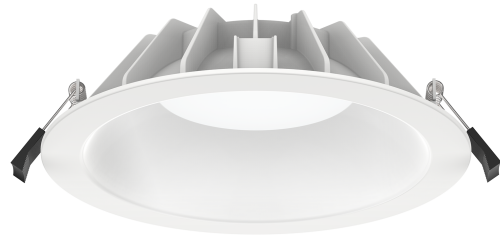

NOLAN COLLECTION

SKU: NOLAN-COLLECTION

QUOTE:
PROJECT:
TYPE:

The Gentech Nolan collection features stylish white trimmed LED recessed downlights, with adjustable colour temperature. This multi purpose downlight is suited for indoor settings with its IP44 rating and includes a 50,000 hour lifespan with a 3 year warranty.

Features & Benefits

- Built in colour temperature switch: Choose from 3000K, 4000K and 5700K
- 3 year warranty
- 50,000 Lifespan
- IP44
- Flex & Plug

PRODUCT IMAGE