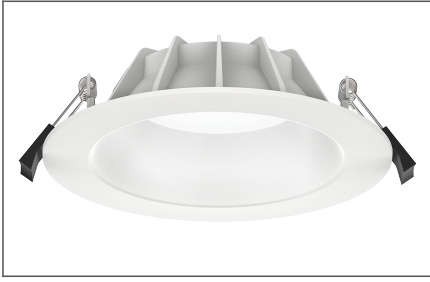

Features & Benefits

- Built in colour temperature switch: Choose from 3000K, 4000K and 5700K
- 3 year warranty
- 50,000 Lifespan
- IP44
- Flex & Plug

PRODUCT IMAGE

NOLAN COLLECTION

SKU: NOLAN-COLLECTION

PRODUCT IMAGES & DIMENSIONS

GDL-21680-1-CCT

GDL-21670-1-CCT

GDL-21640-1-CCT

GDL-21650-1-CCT

NOLAN COLLECTION

SKU: NOLAN-COLLECTION

SPECIFICATIONS

SKU	GDL-21680-1-CCT	GDL-21670-1-CCT	GDL-21640-1-CCT	GDL-21650-1-CCT
Luminaire efficacy	100 lm/W	100 lm/W	100 lm/W	100 lm/W
Light Colour	3CCT	3CCT	3CCT	3CCT
Wattage	33 W	25 W	13 W	20 W
Lumen output	2836, 3209, 3204 lm	2282, 2594, 2506 lm	1117, 1266 lm	1672, 1925, 1863 lm
IP rating	44	44	44	44
CRI	80	80	80	80
Beam Angle	90 Degrees	90 Degrees	90 Degrees	90 Degrees
Trim colour	White	White	White	White
Cut out	205-215 mm	175-190 mm	120-140 mm	145-160 mm
Diameter	228 mm	203 mm	152 mm	175 mm
Height	63 mm	56 mm	48 mm	52 mm
Lifespan	50000 Hours	50000 Hours	50000 Hours	50000 Hours
Warranty	3 Years	3 Years	3 Years	3 Years
Dimmable	Dimmable	Dimmable	Dimmable	Dimmable
Constant current/voltage	Constant Current	Constant Current	Constant Current	Constant Current
Shatterproof	Shatterproof	Shatterproof	Shatterproof	Shatterproof
Mounting type	Recessed	Recessed	Recessed	Recessed
LED source	SMD	SMD	SMD	SMD
Material	Aluminum	Aluminum	Aluminum	Aluminum
Lamp Type	LED	LED	LED	LED
Dimming	Triac-Dimming	Triac-Dimming	Triac-Dimming	Triac-Dimming
Input voltage	200---240V-AC	200---240V-AC	200---240V-AC	200---240V-AC
Diffuser	Opal	Opal	Opal	Opal
Wiring method	Flex & Plug or Hardwire	Flex & Plug or Hardwire	Flex & Plug or Hardwire	Flex & Plug
Weatherproof	Weatherproof	Weatherproof	Weatherproof	Weatherproof
Working temperature	20°C ~ 45°C	20°C ~ 45°C	20°C ~ 45°C	20°C ~ 45°C
Kelvin	3000K/4000K/5700K	3000K/4000K/5700K	3000K/4000K/5700K	3000K/4000K/5700K