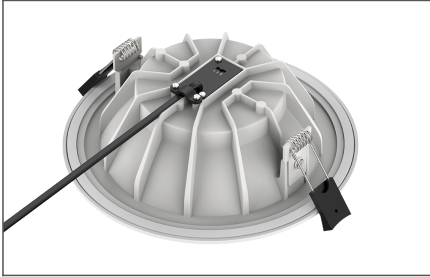

NOLAN COLLECTION

SKU: NOLAN-COLLECTION

QUOTE:
PROJECT:
TYPE:

The Gentech Nolan collection features stylish white trimmed LED recessed downlights, with adjustable colour temperature. This multi purpose downlight is suited for indoor settings with its IP44 rating and includes a 50,000 hour lifespan with a 3 year warranty.

GDL-21680-1-CCT

GDL-21670-1-CCT

GDL-21640-1-CCT

GDL-21650-1-CCT

NOLAN COLLECTION

SKU: NOLAN-COLLECTION

SPECIFICATIONS

SKU	GDL-21680-1-CCT	GDL-21670-1-CCT	GDL-21640-1-CCT	GDL-21650-1-CCT
Luminaire efficacy	100 lm/W	100 lm/W	100 lm/W	100 lm/W
Light Colour	3CCT	3CCT	3CCT	3CCT
Wattage	33 W	25 W	13 W	20 W
Lumen output	2836, 3209, 3204 lm	2282, 2594, 2506 lm	1117, 1266 lm	1672, 1925, 1863 lm
IP rating	44	44	44	44
CRI	80	80	80	80
Beam Angle	90 Degrees	90 Degrees	90 Degrees	90 Degrees
Trim colour	White	White	White	White
Cut out	205-215 mm	175-190 mm	120-140 mm	145-160 mm
Diameter	228 mm	203 mm	152 mm	175 mm
Height	63 mm	56 mm	48 mm	52 mm
Lifespan	50000 Hours	50000 Hours	50000 Hours	50000 Hours
Warranty	3 Years	3 Years	3 Years	3 Years
Dimmable	Dimmable	Dimmable	Dimmable	Dimmable
Constant current/voltage	Constant Current	Constant Current	Constant Current	Constant Current
Shatterproof	Shatterproof	Shatterproof	Shatterproof	Shatterproof
Mounting type	Recessed	Recessed	Recessed	Recessed
LED source	SMD	SMD	SMD	SMD
Material	Aluminum	Aluminum	Aluminum	Aluminum
Lamp Type	LED	LED	LED	LED
Dimming	Triac-Dimming	Triac-Dimming	Triac-Dimming	Triac-Dimming
Input voltage	200---240V-AC	200---240V-AC	200---240V-AC	200---240V-AC
Diffuser	Opal	Opal	Opal	Opal
Wiring method	Flex & Plug or Hardwire	Flex & Plug or Hardwire	Flex & Plug or Hardwire	Flex & Plug
Weatherproof	Weatherproof	Weatherproof	Weatherproof	Weatherproof
Working temperature	20°C ~ 45°C	20°C ~ 45°C	20°C ~ 45°C	20°C ~ 45°C
Kelvin	3000K/4000K/5700K	3000K/4000K/5700K	3000K/4000K/5700K	3000K/4000K/5700K