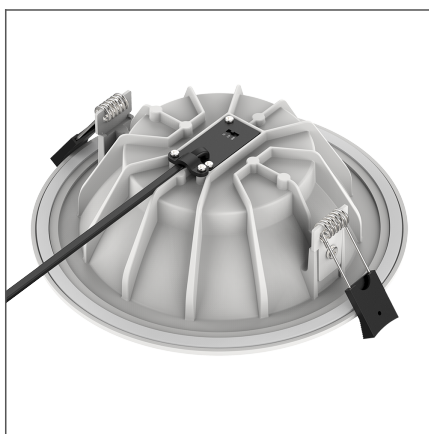

NOLAN COLLECTION

SKU: NOLAN-COLLECTION

QUOTE:
PROJECT:
TYPE:

The Gentech Nolan collection features stylish white trimmed LED recessed downlights, with adjustable colour temperature. This multi purpose downlight is suited for indoor settings with its IP44 rating and includes a 50,000 hour lifespan with a 3 year warranty.

GDL-21680-1-CCT

GDL-21670-1-CCT

GDL-21640-1-CCT

GDL-21650-1-CCT

NOLAN COLLECTION

SKU: NOLAN-COLLECTION

SPECIFICATIONS

SKU	GDL-21680-1-CCT	GDL-21670-1-CCT	GDL-21640-1-CCT	GDL-21650-1-CCT
Luminaire efficacy	100 lm/W	100 lm/W	100 lm/W	100 lm/W
Light Colour	3CCT	3CCT	3CCT	3CCT
Wattage	33 W	25 W	13 W	20 W
Lumen output	2836, 3209, 3204 lm	2282, 2594, 2506 lm	1117, 1266 lm	1672, 1925, 1863 lm
IP rating	44	44	44	44
CRI	80	80	80	80
Beam Angle	90 Degrees	90 Degrees	90 Degrees	90 Degrees
Trim colour	White	White	White	White
Cut out	205-215 mm	175-190 mm	120-140 mm	145-160 mm
Diameter	228 mm	203 mm	152 mm	175 mm
Height	63 mm	56 mm	48 mm	52 mm
Lifespan	50000 Hours	50000 Hours	50000 Hours	50000 Hours
Warranty	3 Years	3 Years	3 Years	3 Years
Dimmable	Dimmable	Dimmable	Dimmable	Dimmable
Constant current/voltage	Constant Current	Constant Current	Constant Current	Constant Current
Shatterproof	Shatterproof	Shatterproof	Shatterproof	Shatterproof
Mounting type	Recessed	Recessed	Recessed	Recessed
LED source	SMD	SMD	SMD	SMD
Material	Aluminum	Aluminum	Aluminum	Aluminum
Lamp Type	LED	LED	LED	LED
Dimming	Triac-Dimming	Triac-Dimming	Triac-Dimming	Triac-Dimming
Input voltage	200---240V-AC	200---240V-AC	200---240V-AC	200---240V-AC
Diffuser	Opal	Opal	Opal	Opal
Wiring method	Flex & Plug or Hardwire	Flex & Plug or Hardwire	Flex & Plug or Hardwire	Flex & Plug
Weatherproof	Weatherproof	Weatherproof	Weatherproof	Weatherproof
Working temperature	20°C ~ 45°C	20°C ~ 45°C	20°C ~ 45°C	20°C ~ 45°C
Kelvin	3000K/4000K/5700K	3000K/4000K/5700K	3000K/4000K/5700K	3000K/4000K/5700K