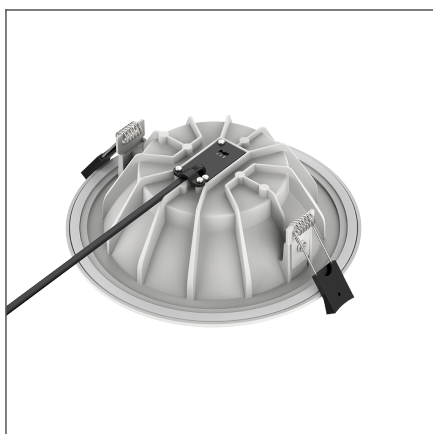

NOLAN COLLECTION

SKU: NOLAN-COLLECTION

QUOTE:
PROJECT:
TYPE:

The Gentech Nolan collection features stylish white trimmed LED recessed downlights, with adjustable colour temperature. This multi purpose downlight is suited for indoor settings with its IP44 rating and includes a 50,000 hour lifespan with a 3 year warranty.

GDL-21680-1-CCT

GDL-21670-1-CCT

GDL-21640-1-CCT

GDL-21650-1-CCT

NOLAN COLLECTION

SKU: NOLAN-COLLECTION

SPECIFICATIONS

SKU	GDL-21680-1-CCT	GDL-21670-1-CCT	GDL-21640-1-CCT	GDL-21650-1-CCT
Luminaire efficacy	100 lm/W	100 lm/W	100 lm/W	100 lm/W
Light Colour	3CCT	3CCT	3CCT	3CCT
Wattage	33 W	25 W	13 W	20 W
Lumen output	2836, 3209, 3204 lm	2282, 2594, 2506 lm	1117, 1266 lm	1672, 1925, 1863 lm
IP rating	44	44	44	44
CRI	80	80	80	80
Beam Angle	90 Degrees	90 Degrees	90 Degrees	90 Degrees
Trim colour	White	White	White	White
Cut out	205-215 mm	175-190 mm	120-140 mm	145-160 mm
Diameter	228 mm	203 mm	152 mm	175 mm
Height	63 mm	56 mm	48 mm	52 mm
Lifespan	50000 Hours	50000 Hours	50000 Hours	50000 Hours
Warranty	3 Years	3 Years	3 Years	3 Years
Dimmable	Dimmable	Dimmable	Dimmable	Dimmable
Constant current/voltage	Constant Current	Constant Current	Constant Current	Constant Current
Shatterproof	Shatterproof	Shatterproof	Shatterproof	Shatterproof
Mounting type	Recessed	Recessed	Recessed	Recessed
LED source	SMD	SMD	SMD	SMD
Material	Aluminum	Aluminum	Aluminum	Aluminum
Lamp Type	LED	LED	LED	LED
Dimming	Triac-Dimming	Triac-Dimming	Triac-Dimming	Triac-Dimming
Input voltage	200---240V-AC	200---240V-AC	200---240V-AC	200---240V-AC
Diffuser	Opal	Opal	Opal	Opal
Wiring method	Flex & Plug or Hardwire	Flex & Plug or Hardwire	Flex & Plug or Hardwire	Flex & Plug
Weatherproof	Weatherproof	Weatherproof	Weatherproof	Weatherproof
Working temperature	20°C ~ 45°C	20°C ~ 45°C	20°C ~ 45°C	20°C ~ 45°C
Kelvin	3000K/4000K/5700K	3000K/4000K/5700K	3000K/4000K/5700K	3000K/4000K/5700K