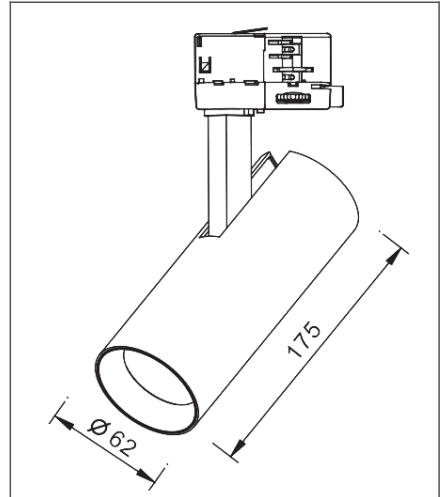

ROCKWELL HEADS COLLECTION

SKU: ROCKWELL-HEADS-COLLECTION

QUOTE:
PROJECT:
TYPE:

These 15W Single Circuit Track Lights have a CRI 90 for excellent colour rendering and are colour switchable between 3K,4K & 5K to compliment many applications.

Features & Benefits

- 3CCT
- Available in Black or White
- Dimmable

PRODUCT IMAGE

ROCKWELL HEADS COLLECTION

SKU: ROCKWELL-HEADS-COLLECTION

PRODUCT IMAGES & DIMENSIONS

EXT-3102-4-CCT

EXT-3102-1-CCT

EXT4-3103-4-CCT

EXT4-3103-1-CCT

EXT4-3102-4-CCT

EXT4-3102-1-CCT

ROCKWELL HEADS COLLECTION

SKU: ROCKWELL-HEADS-COLLECTION

SPECIFICATIONS

SKU	EXT-3102-4-CCT	EXT-3102-1-CCT	EXT4-3103-4-CCT	EXT4-3103-1-CCT
Track type	Single Circuit	Single Circuit	3 Circuit	3 Circuit
Light Colour	3CCT	3CCT	3CCT	3CCT
Wattage	15 W	15 W	25 W	25 W
Lumen output	1350 lm	1250 lm	2250 lm	2200 lm
CRI	90	90		
Beam Angle	36 Degrees	36 Degrees	36 Degrees	36 Degrees
Trim colour	Black	White	Black	White
Diameter	62 mm	62 mm	mm	mm
Height	175 mm	175 mm	mm	mm
Warranty	3 Years	5 Years	3 Years	3 Years
Dimmable	Dimmable	Dimmable		
Mounting type	Track	Track	Track	Track
Material	Aluminium	Aluminium		
Lamp Type	LED	LED	LED	LED
Dimming	Triac Dimming	Triac Dimming	Triac Dimming	Triac Dimming
Input voltage	240 Volt AC 50HZ	240 Volt AC 50HZ	240 Volt AC 50HZ	240 Volt AC 50HZ
Kelvin	3000K/4000K/5200K	3000K/4000K/5200K	3000K/4000K/5200K	3000K/4000K/5200K

ROCKWELL HEADS COLLECTION

SKU: ROCKWELL-HEADS-COLLECTION

SPECIFICATIONS

SKU	EXT4-3102-4-CCT	EXT4-3102-1-CCT
Track type	3 Circuit	3 Circuit
Light Colour	3CCT	3CCT
Wattage	15 W	15 W
Lumen output	lm	lm
CRI		
Beam Angle	Degrees	36 Degrees
Trim colour	Black	White
Diameter	mm	mm
Height	mm	mm
Warranty	3 Years	3 Years
Dimmable		
Mounting type	Track	Track
Material		
Lamp Type	LED	LED
Dimming	Triac Dimming	Triac Dimming
Input voltage	240 Volt AC 50HZ	240 Volt AC 50HZ
Kelvin	3000K/4000K/5200K	3000K/4000K/5200K