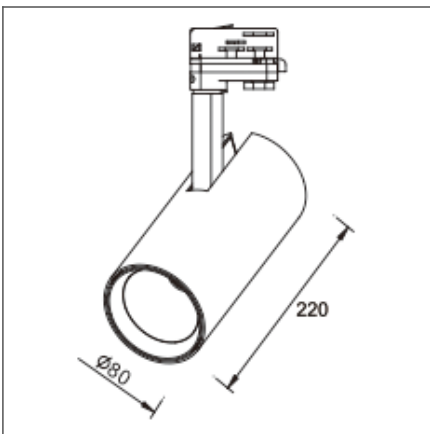

ROCKWELL HEADS COLLECTION

SKU: ROCKWELL-HEADS-COLLECTION

QUOTE:
PROJECT:
TYPE:

These 15W Single Circuit Track Lights have a CRI 90 for excellent colour rendering and are colour switchable between 3K,4K & 5K to compliment many applications.

Features & Benefits

- 3CCT
- Available in Black or White
- Dimmable

PRODUCT IMAGE

ROCKWELL HEADS COLLECTION

SKU: ROCKWELL-HEADS-COLLECTION

PRODUCT IMAGES & DIMENSIONS

EXT-3102-4-CCT

EXT-3102-1-CCT

EXT4-3103-4-CCT

EXT4-3103-1-CCT

EXT4-3102-4-CCT

EXT4-3102-1-CCT

ROCKWELL HEADS COLLECTION

SKU: ROCKWELL-HEADS-COLLECTION

SPECIFICATIONS

SKU	EXT-3102-4-CCT	EXT-3102-1-CCT	EXT4-3103-4-CCT	EXT4-3103-1-CCT
Track type	Single Circuit	Single Circuit	3 Circuit	3 Circuit
Light Colour	3CCT	3CCT	3CCT	3CCT
Wattage	15 W	15 W	25 W	25 W
Lumen output	1350 lm	1250 lm	2250 lm	2200 lm
CRI	90	90		
Beam Angle	36 Degrees	36 Degrees	36 Degrees	36 Degrees
Trim colour	Black	White	Black	White
Diameter	62 mm	62 mm	mm	mm
Height	175 mm	175 mm	mm	mm
Warranty	3 Years	5 Years	3 Years	3 Years
Dimmable	Dimmable	Dimmable		
Mounting type	Track	Track	Track	Track
Material	Aluminium	Aluminium		
Lamp Type	LED	LED	LED	LED
Dimming	Triac Dimming	Triac Dimming	Triac Dimming	Triac Dimming
Input voltage	240 Volt AC 50HZ	240 Volt AC 50HZ	240 Volt AC 50HZ	240 Volt AC 50HZ
Kelvin	3000K/4000K/5200K	3000K/4000K/5200K	3000K/4000K/5200K	3000K/4000K/5200K

ROCKWELL HEADS COLLECTION

SKU: ROCKWELL-HEADS-COLLECTION

SPECIFICATIONS

SKU	EXT4-3102-4-CCT	EXT4-3102-1-CCT
Track type	3 Circuit	3 Circuit
Light Colour	3CCT	3CCT
Wattage	15 W	15 W
Lumen output	lm	lm
CRI		
Beam Angle	Degrees	36 Degrees
Trim colour	Black	White
Diameter	mm	mm
Height	mm	mm
Warranty	3 Years	3 Years
Dimmable		
Mounting type	Track	Track
Material		
Lamp Type	LED	LED
Dimming	Triac Dimming	Triac Dimming
Input voltage	240 Volt AC 50HZ	240 Volt AC 50HZ
Kelvin	3000K/4000K/5200K	3000K/4000K/5200K