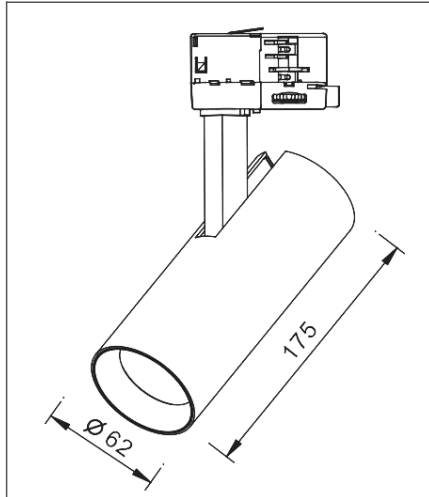

ROCKWELL HEADS COLLECTION

SKU: ROCKWELL-HEADS-COLLECTION

QUOTE:
PROJECT:
TYPE:

These 15W Single Circuit Track Lights have a CRI 90 for excellent colour rendering and are colour switchable between 3K,4K & 5K to compliment many applications.

Features & Benefits

- 3CCT
- Available in Black or White
- Dimmable

PRODUCT IMAGE

ROCKWELL HEADS COLLECTION

SKU: ROCKWELL-HEADS-COLLECTION

PRODUCT IMAGES & DIMENSIONS

EXT-3102-4-CCT

EXT-3102-1-CCT

EXT4-3103-4-CCT

EXT4-3103-1-CCT

EXT4-3102-4-CCT

EXT4-3102-1-CCT

ROCKWELL HEADS COLLECTION

SKU: ROCKWELL-HEADS-COLLECTION

SPECIFICATIONS

SKU	EXT-3102-4-CCT	EXT-3102-1-CCT	EXT4-3103-4-CCT	EXT4-3103-1-CCT
Track type	Single Circuit	Single Circuit	3 Circuit	3 Circuit
Light Colour	3CCT	3CCT	3CCT	3CCT
Wattage	15 W	15 W	25 W	25 W
Lumen output	1350 lm	1250 lm	2250 lm	2200 lm
CRI	90	90		
Beam Angle	36 Degrees	36 Degrees	36 Degrees	36 Degrees
Trim colour	Black	White	Black	White
Diameter	62 mm	62 mm	mm	mm
Height	175 mm	175 mm	mm	mm
Warranty	3 Years	5 Years	3 Years	3 Years
Dimmable	Dimmable	Dimmable		
Mounting type	Track	Track	Track	Track
Material	Aluminium	Aluminium		
Lamp Type	LED	LED	LED	LED
Dimming	Triac Dimming	Triac Dimming	Triac Dimming	Triac Dimming
Input voltage	240 Volt AC 50HZ	240 Volt AC 50HZ	240 Volt AC 50HZ	240 Volt AC 50HZ
Kelvin	3000K/4000K/5200K	3000K/4000K/5200K	3000K/4000K/5200K	3000K/4000K/5200K

ROCKWELL HEADS COLLECTION

SKU: ROCKWELL-HEADS-COLLECTION

SPECIFICATIONS

SKU	EXT4-3102-4-CCT	EXT4-3102-1-CCT
Track type	3 Circuit	3 Circuit
Light Colour	3CCT	3CCT
Wattage	15 W	15 W
Lumen output	lm	lm
CRI		
Beam Angle	Degrees	36 Degrees
Trim colour	Black	White
Diameter	mm	mm
Height	mm	mm
Warranty	3 Years	3 Years
Dimmable		
Mounting type	Track	Track
Material		
Lamp Type	LED	LED
Dimming	Triac Dimming	Triac Dimming
Input voltage	240 Volt AC 50HZ	240 Volt AC 50HZ
Kelvin	3000K/4000K/5200K	3000K/4000K/5200K