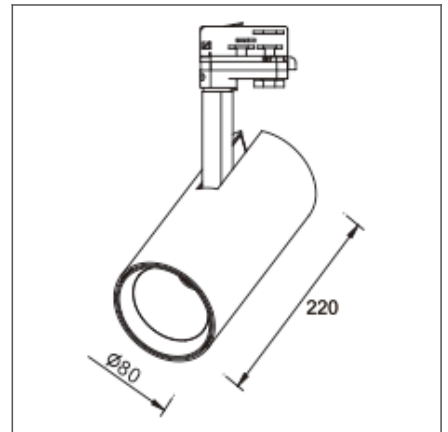

ROCKWELL HEADS COLLECTION

SKU: ROCKWELL-HEADS-COLLECTION

QUOTE:
PROJECT:
TYPE:

These 15W Single Circuit Track Lights have a CRI 90 for excellent colour rendering and are colour switchable between 3K,4K & 5K to compliment many applications.

Features & Benefits

- 3CCT
- Available in Black or White
- Dimmable

PRODUCT IMAGE

ROCKWELL HEADS COLLECTION

SKU: ROCKWELL-HEADS-COLLECTION

PRODUCT IMAGES & DIMENSIONS

EXT-3102-4-CCT

EXT-3102-1-CCT

EXT4-3103-4-CCT

EXT4-3103-1-CCT

EXT4-3102-4-CCT

EXT4-3102-1-CCT

ROCKWELL HEADS COLLECTION

SKU: ROCKWELL-HEADS-COLLECTION

SPECIFICATIONS

SKU	EXT-3102-4-CCT	EXT-3102-1-CCT	EXT4-3103-4-CCT	EXT4-3103-1-CCT
Track type	Single Circuit	Single Circuit	3 Circuit	3 Circuit
Light Colour	3CCT	3CCT	3CCT	3CCT
Wattage	15 W	15 W	25 W	25 W
Lumen output	1350 lm	1250 lm	2250 lm	2200 lm
CRI	90	90		
Beam Angle	36 Degrees	36 Degrees	36 Degrees	36 Degrees
Trim colour	Black	White	Black	White
Diameter	62 mm	62 mm	mm	mm
Height	175 mm	175 mm	mm	mm
Warranty	3 Years	5 Years	3 Years	3 Years
Dimmable	Dimmable	Dimmable		
Mounting type	Track	Track	Track	Track
Material	Aluminium	Aluminium		
Lamp Type	LED	LED	LED	LED
Dimming	Triac Dimming	Triac Dimming	Triac Dimming	Triac Dimming
Input voltage	240 Volt AC 50HZ	240 Volt AC 50HZ	240 Volt AC 50HZ	240 Volt AC 50HZ
Kelvin	3000K/4000K/5200K	3000K/4000K/5200K	3000K/4000K/5200K	3000K/4000K/5200K

ROCKWELL HEADS COLLECTION

SKU: ROCKWELL-HEADS-COLLECTION

SPECIFICATIONS

SKU	EXT4-3102-4-CCT	EXT4-3102-1-CCT
Track type	3 Circuit	3 Circuit
Light Colour	3CCT	3CCT
Wattage	15 W	15 W
Lumen output	lm	lm
CRI		
Beam Angle	Degrees	36 Degrees
Trim colour	Black	White
Diameter	mm	mm
Height	mm	mm
Warranty	3 Years	3 Years
Dimmable		
Mounting type	Track	Track
Material		
Lamp Type	LED	LED
Dimming	Triac Dimming	Triac Dimming
Input voltage	240 Volt AC 50HZ	240 Volt AC 50HZ
Kelvin	3000K/4000K/5200K	3000K/4000K/5200K