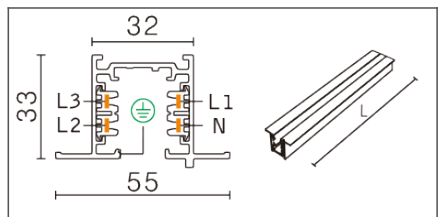

ROCKWELL THREE RECESSED COLLECTION

SKU: ROCKWELL-THREE-RECESSED-COLLECTION

PRODUCT IMAGES & DIMENSIONS

EXT4C2MBK