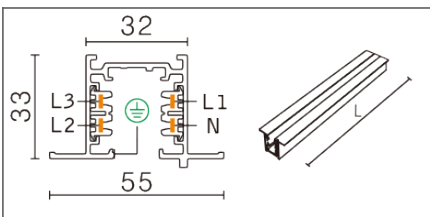

ROCKWELL THREE RECESSED COLLECTION

SKU: ROCKWELL-THREE-RECESSED-COLLECTION

PRODUCT IMAGES & DIMENSIONS

EXT4C1MBK