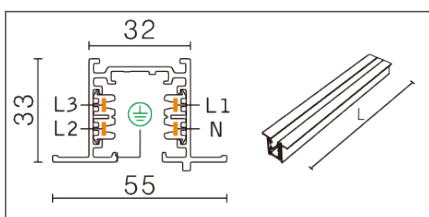

ROCKWELL THREE RECESSED COLLECTION

SKU: ROCKWELL-THREE-RECESSED-COLLECTION

PRODUCT IMAGES & DIMENSIONS

EXT4C3MBK