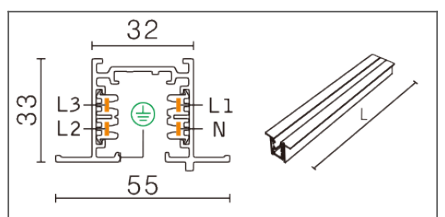

ROCKWELL THREE RECESSED COLLECTION

SKU: ROCKWELL-THREE-RECESSED-COLLECTION

PRODUCT IMAGES & DIMENSIONS

EXT4C3MWH