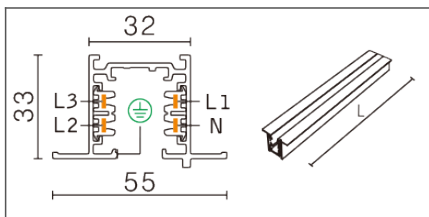

ROCKWELL THREE RECESSED COLLECTION

SKU: ROCKWELL-THREE-RECESSED-COLLECTION

PRODUCT IMAGES & DIMENSIONS

EXT4C1MWH