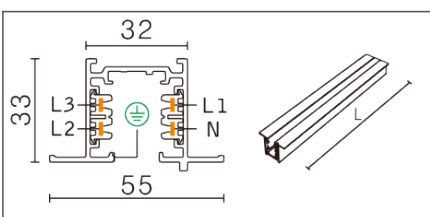

ROCKWELL THREE RECESSED COLLECTION

SKU: ROCKWELL-THREE-RECESSED-COLLECTION

PRODUCT IMAGES & DIMENSIONS

EXT4C2MWH