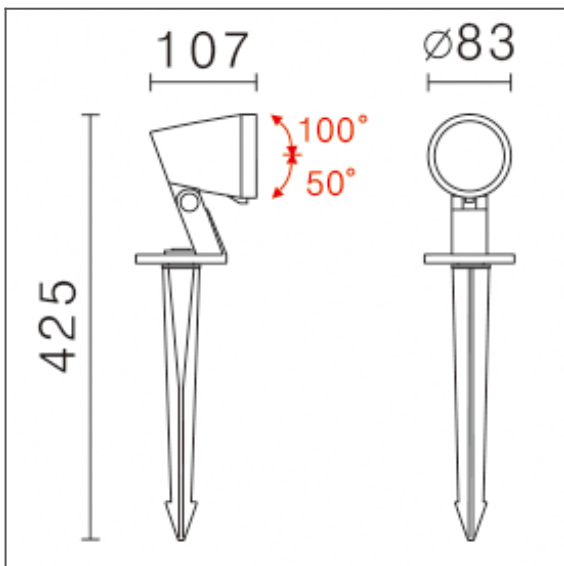

# ROSS COLLECTION

SKU: ROSS-COLLECTION

**QUOTE:**  
**PROJECT:**  
**TYPE:**

Gentech's Ross is a robust polycarbonate garden spotlight housing a 12V MR16 lamp. Comes with 30cm heavy duty detachable spike. May be used as a garden spike, or surface mounted garden spot.

## Features & Benefits

- 150 degree tilt
- IP67
- IK06
- Clear glass lens
- Spike or surface mount
- Complete with 3m double insulated round garden cable

### PRODUCT IMAGES & DIMENSIONS

F715112VPCIP67BK

### SPECIFICATIONS

<b>SKU</b>	F715112VPCIP67BK
<b>IP rating</b>	67
<b>IK Rating</b>	6
<b>Trim colour</b>	Black
<b>Base Type</b>	MR16

<b>Length</b>	107 mm
<b>Width</b>	83 mm
<b>Height</b>	425 mm
<b>Lifespan</b>	50000 Hours
<b>Warranty</b>	3 Years
<b>Dimmable</b>	Non-Dimmable
<b>Mounting type</b>	Spike-Mounting
<b>Material</b>	Polycarbonate
<b>Lamp Type</b>	LED
<b>Input voltage</b>	12 Volt
<b>Weatherproof</b>	Weatherproof
<b>Working temperature</b>	-20°~40°C