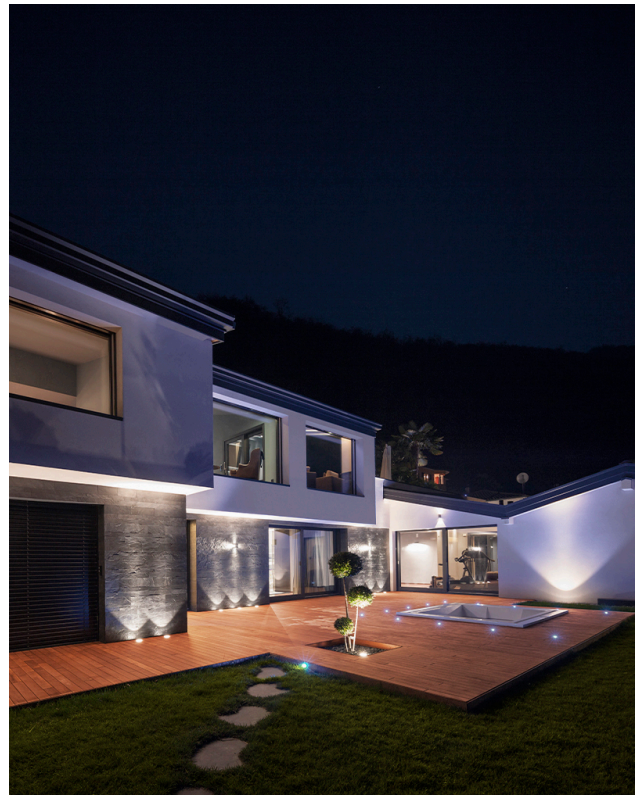

ROSS COLLECTION

SKU: ROSS-COLLECTION

QUOTE:
PROJECT:
TYPE:

Gentech's Ross is a robust polycarbonate garden spotlight housing a 12V MR16 lamp. Comes with 30cm heavy duty detachable spike. May be used as a garden spike, or surface mounted garden spot.

Features & Benefits

- •150 degree tilt
- •IP67
- •IK06
- •Clear glass lens
- •Spike or surface mount
- •Complete with 3m double insulated round garden cable

PRODUCT IMAGE