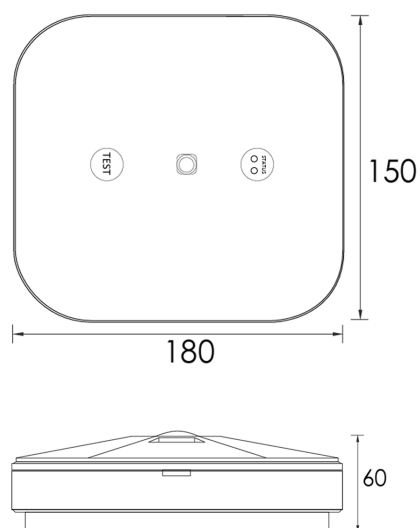

Dimensional Drawings

Photometric information available upon request.

Additional Information

- AS/NZS 2293 Classification: C0 D80 C90 D80
- Mode of Operation: Non-Maintained
- Emergency Duration: >120 minutes
- AS/NZS 2293 Classification: C0 D80 C90 D80