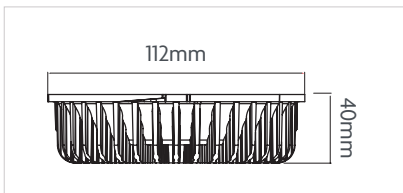

D14D12WCCT/D14D15WCCT

Choose your module, select the conversion plate and assemble your own downlight.

CHOICE OF 2 DIFFERENT CONVERSION PLATES - AVAILABLE IN WHITE/BLACK

D14145CONVWH /D14145CONVBK

D14165CONVWH/D14165CONVBK

TRIBE COLLECTION - MODULAR RECESSED DOWNLIGHT

SKU: TRIBE-D14-COLLECTION

SPECIFICATIONS

SKU:	D14D12WCCT	D14D15WCCT	D14145CONVBK	D14145CONVWH	D14165CONVBK	D14165CONVWH
Wattage:	12W	15W	-	-	-	-
Lamp Type:	LED	LED	-	-	-	-
Trim Colour:	White, Black	White, Black	Black	White	Black	White
Material:	PC	PC	PC	PC	PC	PC
Light Colour:	Cool White Warm White Natural White	Cool White Warm White Natural White	-	-	-	-
Kelvin:	3K/4K/5K	3K/4K/5K	-	-	-	-
Lumen Output:	1020lm 1140lm 1090lm	1230lm 1380lm 1320lm	-	-	-	-
Dimensions:	Ø145mm x 53mm (D)	Ø165mm x 53mm (D)	Ø145mm x 53mm (D)	Ø145mm x 53mm (D)	Ø165mm x 53mm (D)	Ø165mm x 53mm (D)
Cutout	Ø125-135mm	Ø130-150mm	Ø125-135mm	Ø125-135mm	Ø130-150mm	Ø130-150mm
IP Rating:	54	54	54	54	54	54
Beam Angle:	140 Degrees	140 Degrees	-	-	-	-
Lifespan:	50,000hrs	50,000hrs	-	-	-	-
Warranty:	5 Years	5 Years	-	-	-	-
Dimmable:	Dimmable	Dimmable	-	-	-	-
Dimming	Triac	Triac	-	-	-	-