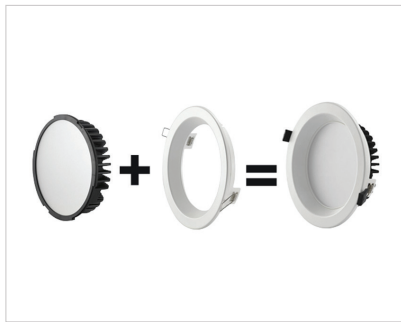

TRIBE COLLECTION

MODULAR RECESSED DOWNLIGHT

SKU: TRIBE-D14-COLLECTION

PRODUCT IMAGE

QUOTE:
PROJECT:
TYPE:

PRODUCT DETAILS

Gentech's versatile Tribe Collection is the ultimate in versatility. Choose the wattage, colour temperature & conversion plate size to create the ideal downlight.

FEATURES

- 2 different wattages
- Mix and match for your lighting needs<
- Built in colour temperature switch: 3000K/4000K/5000K
- Standard beam angle: 140°
- Remote dimmable driver
- Other control options: Dali
- Deep baffle option available for D15
- Flex and plug
- IP54

APPLICATION

- General Lighting
- Offices
- Retail, Shopping centres
- Residential

TRIBE COLLECTION - MODULAR RECESSED DOWNLIGHT

SKU: TRIBE-D14-COLLECTION

PRODUCT IMAGES & DIMENSIONS

CHOICE OF 2 MODULES - AVAILABLE IN 12W/15W

TRIBE COLLECTION - MODULAR RECESSED DOWNLIGHT

SKU: TRIBE-D14-COLLECTION

SPECIFICATIONS

SKU:	D14D12WCCT	D14D15WCCT	D14145CONVBK	D14145CONVWH	D14165CONVBK	D14165CONVWH
Wattage:	12W	15W	-	-	-	-
Lamp Type:	LED	LED	-	-	-	-
Trim Colour:	White, Black	White, Black	Black	White	Black	White
Material:	PC	PC	PC	PC	PC	PC
Light Colour:	Cool White Warm White Natural White	Cool White Warm White Natural White	-	-	-	-
Kelvin:	3K/4K/5K	3K/4K/5K	-	-	-	-
Lumen Output:	1020lm 1140lm 1090lm	1230lm 1380lm 1320lm	-	-	-	-
Dimensions:	Ø145mm x 53mm (D)	Ø165mm x 53mm (D)	Ø145mm x 53mm (D)	Ø145mm x 53mm (D)	Ø165mm x 53mm (D)	Ø165mm x 53mm (D)
Cutout	Ø125-135mm	Ø130-150mm	Ø125-135mm	Ø125-135mm	Ø130-150mm	Ø130-150mm
IP Rating:	54	54	54	54	54	54
Beam Angle:	140 Degrees	140 Degrees	-	-	-	-
Lifespan:	50,000hrs	50,000hrs	-	-	-	-
Warranty:	5 Years	5 Years	-	-	-	-
Dimmable:	Dimmable	Dimmable	-	-	-	-
Dimming	Triac	Triac	-	-	-	-