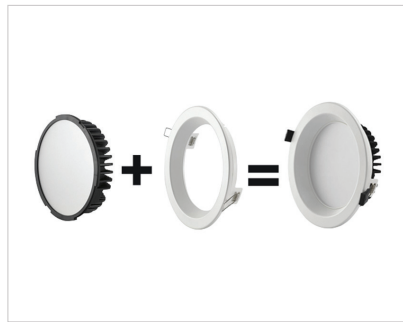

TRIBE COLLECTION

MODULAR RECESSED DOWNLIGHT

SKU: TRIBE-D15-COLLECTION

PRODUCT IMAGE

QUOTE:
PROJECT:
TYPE:

PRODUCT DETAILS

Gentech's versatile Tribe Collection is the ultimate in versatility. Mix & match various options with the versatile Tribe IP54 D15 Range including wattage, colour temperature & conversion plate size to create the ideal downlight.

FEATURES

- 2 different wattages
- Mix and match for your lighting needs<
- Built in colour temperature switch: 3000K/4000K/5000K
- Standard beam angle: 140°
- Remote dimmable driver
- Other control options: Dali
- Deep baffle option available for D15
- Flex and plug
- IP54

APPLICATION

- General Lighting
- Offices
- Retail, Shopping centres
- Residential

TRIBE COLLECTION - MODULAR RECESSED DOWNLIGHT

SKU: TRIBE-D15-COLLECTION

PRODUCT IMAGES & DIMENSIONS

CHOICE OF 2 MODULES - AVAILABLE IN 18W/30W

TRIBE COLLECTION - MODULAR RECESSED DOWNLIGHT

SKU: TRIBE-D15-COLLECTION

SPECIFICATIONS

SKU:	D15D18WCCT	D15D30WCCT	D15190CONVWH/BK	D15230CONVWH/BK	D15285CONVWH/BK
Wattage:	18W	30W	-	-	-
Lamp Type:	LED	LED	-	-	-
Trim Colour:	White,Black	White, Black	White,Black	White,Black	White,Black
Material:	PC	PC	PC	PC	PC
Light Colour:	Cool White Warm White Natural White	Cool White Warm White Natural White	-	-	-
Kelvin:	3K/4K/5K	3K/4K/5K	-	-	-
Lumen Output:	1650lm 1880m 1750lm	2480lm 2820lm 2600lm	-	-	-
Dimensions:	Ø150mm x 40mm (D)	Ø150mm x 40mm (D)	Ø190mm x 60mm (D)	Ø230mm x 65mm (D)	Ø285mm x75mm (D)
Cutout	N/A	N/A	160mm-180mm	185mm-220mm	230mm-260mm
IP Rating:	54	54	54	54	54
Beam Angle:	140 Degrees	140 Degrees	-	-	-
Lifespan:	50,000hrs	50,000hrs	-	-	-
Warranty:	5 Years	5 Years	-	-	-
Dimmable:	Dimmable	Dimmable	-	-	-
Dimming	Triac	Triac	-	-	-