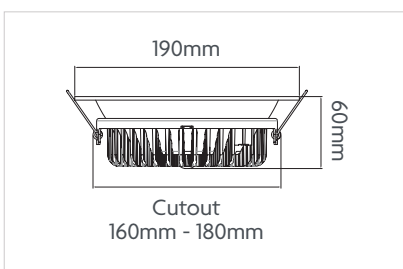

Choose your module, select the conversion plate and assemble your own downlight.

CHOICE OF 3 DIFFERENT CONVERSION PLATES - AVAILABLE IN WHITE/BLACK

D15190CONVWH/BK