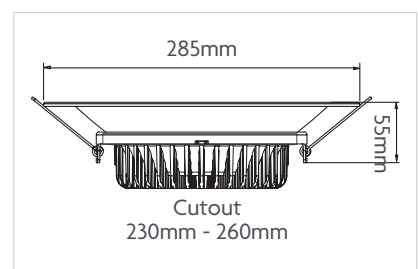

D15D18WCCT/D15D30WCCT

Choose your module, select the conversion plate and assemble your own downlight.

CHOICE OF 3 DIFFERENT CONVERSION PLATES - AVAILABLE IN WHITE/BLACK

D15190CONVWH/BK

D15230CONVWH/BK

D15285CONVWH/BK

TRIBE COLLECTION - MODULAR RECESSED DOWNLIGHT

SKU: TRIBE-D15-COLLECTION

SPECIFICATIONS

SKU:	D15D18WCCT	D15D30WCCT	D15190CONVWH/BK	D15230CONVWH/BK	D15285CONVWH/BK
Wattage:	18W	30W	-	-	-
Lamp Type:	LED	LED	-	-	-
Trim Colour:	White,Black	White, Black	White,Black	White,Black	White,Black
Material:	PC	PC	PC	PC	PC
Light Colour:	Cool White Warm White Natural White	Cool White Warm White Natural White	-	-	-
Kelvin:	3K/4K/5K	3K/4K/5K	-	-	-
Lumen Output:	1650lm 1880m 1750lm	2480lm 2820lm 2600lm	-	-	-
Dimensions:	Ø150mm x 40mm (D)	Ø150mm x 40mm (D)	Ø190mm x 60mm (D)	Ø230mm x 65mm (D)	Ø285mm x75mm (D)
Cutout	N/A	N/A	160mm-180mm	185mm-220mm	230mm-260mm
IP Rating:	54	54	54	54	54
Beam Angle:	140 Degrees	140 Degrees	-	-	-
Lifespan:	50,000hrs	50,000hrs	-	-	-
Warranty:	5 Years	5 Years	-	-	-
Dimmable:	Dimmable	Dimmable	-	-	-
Dimming	Triac	Triac	-	-	-