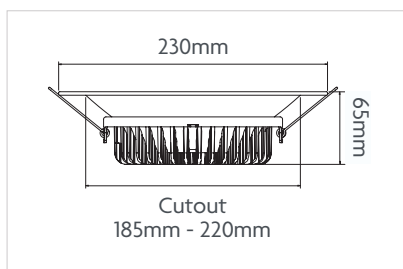

D15230CONVWH/BK