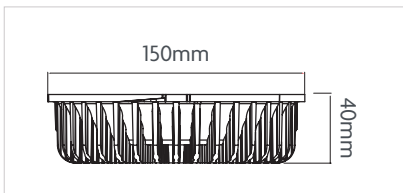

APPLICATION

- General Lighting
- Offices
- Retail, Shopping centres
- Residential

TRIBE COLLECTION - MODULAR RECESSED DOWNLIGHT

SKU: TRIBE-D15-COLLECTION

PRODUCT IMAGES & DIMENSIONS

CHOICE OF 2 MODULES - AVAILABLE IN 18W/30W

D15D18WCCT/D15D30WCCT

Choose your module, select the conversion plate and assemble your own downlight.

CHOICE OF 3 DIFFERENT CONVERSION PLATES - AVAILABLE IN WHITE/BLACK

D15190CONVWH/BK

D15230CONVWH/BK

D15285CONVWH/BK

TRIBE COLLECTION - MODULAR RECESSED DOWNLIGHT

SKU: TRIBE-D15-COLLECTION

SPECIFICATIONS

SKU:	D15D18WCCT	D15D30WCCT	D15190CONVWH/BK	D15230CONVWH/BK	D15285CONVWH/BK
Wattage:	18W	30W	-	-	-
Lamp Type:	LED	LED	-	-	-
Trim Colour:	White,Black	White, Black	White,Black	White,Black	White,Black
Material:	PC	PC	PC	PC	PC
Light Colour:	Cool White Warm White Natural White	Cool White Warm White Natural White	-	-	-
Kelvin:	3K/4K/5K	3K/4K/5K	-	-	-
Lumen Output:	1650lm 1880m 1750lm	2480lm 2820lm 2600lm	-	-	-
Dimensions:	Ø150mm x 40mm (D)	Ø150mm x 40mm (D)	Ø190mm x 60mm (D)	Ø230mm x 65mm (D)	Ø285mm x75mm (D)
Cutout	N/A	N/A	160mm-180mm	185mm-220mm	230mm-260mm
IP Rating:	54	54	54	54	54
Beam Angle:	140 Degrees	140 Degrees	-	-	-
Lifespan:	50,000hrs	50,000hrs	-	-	-
Warranty:	5 Years	5 Years	-	-	-
Dimmable:	Dimmable	Dimmable	-	-	-
Dimming	Triac	Triac	-	-	-