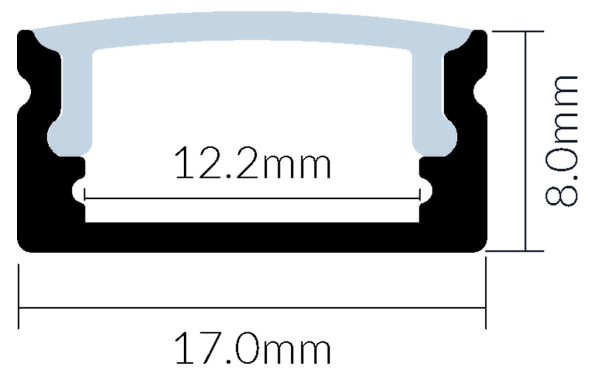

ALUMINIUM PROFILE, WITH PMMA OPAL MATTE DIFF 2.5M/PC

VB-ALP002-R-2.5M

IP20

Specifications

SKU	VB-ALP002-R-2.5M
EAN	9340994030449
IP rating	20
Trim colour	Silver
Length	2500 mm
Width	17.1mm mm
Height	8mm mm
Mounting type	Surface
Material	Alumimium
Accessories	End caps, mounting clips and LED Strip Lighting sold separately
Weatherproof	Non-weatherproof

Dimensional Drawings

Photometric information available upon request.