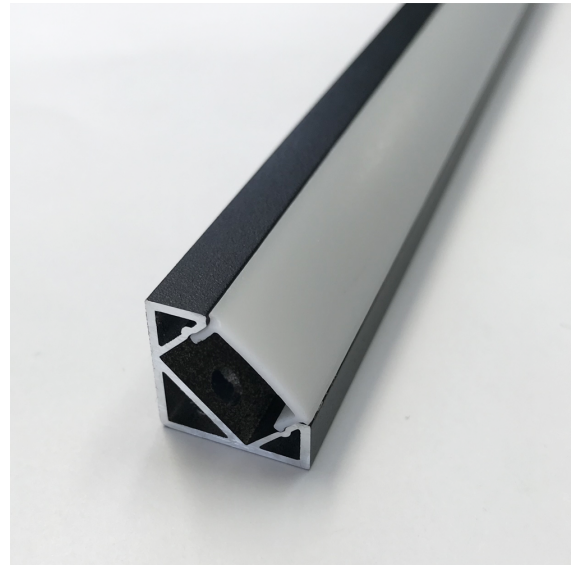

## ALUMINUM PROFILE, WITH PMMA OPAL MATT DIFF

### VB-ALP007-R-2M-BLK

IP20

Vibe's Series of Aluminum Profiles use high quality 6063-T5 aircraft Aluminum and environmentally friendly PMMA (polymethyl methacrylate) or PC (polycarbonate) covers, producing an elegant appearance with excellent heat dissipation. Please note: Required end caps, mounting clips and LED Strip Lighting sold separately under code VB-ALP-ACC & VBLST.

### Features & Benefits

- Applicable Max Power: <18W P/M.
- Surface mounted extrusions are the perfect answer when the design doesn't allow or doesn't warrant a recessed profile & in many cases you will find a recessed profile has a surface mount "twin brother" in both size & shape.
- Suspended Extrusions look great over any kitchen bench, reception desk or bar top etc and make any retail shop display look stylish and modern.
- Prolong the life of your LED strip lights by dissipating the heat generated during operation
- Perfect for seamless continuous linear lighting
- Most (not all) are supplied in 1m, 2m & 3m lengths & can also be customised upon request.
- PC/PMMA Opal Diffuser • All available as standard Anodised Aluminium colour

## Specifications

|                      |                                     |
|----------------------|-------------------------------------|
| <b>SKU</b>           | VB-ALP007-R-2M-BLK                  |
| <b>EAN</b>           | 9340994017808                       |
| <b>IP rating</b>     | 20                                  |
| <b>Trim colour</b>   | Black                               |
| <b>Length</b>        | 2000 mm                             |
| <b>Height</b>        | 18 mm                               |
| <b>Mounting type</b> | Corner Surface Mounted              |
| <b>Material</b>      | Aluminium                           |
| <b>Accessories</b>   | 2x End Caps, Plastic Mounting Clips |
| <b>Weatherproof</b>  | Non-weatherproof                    |