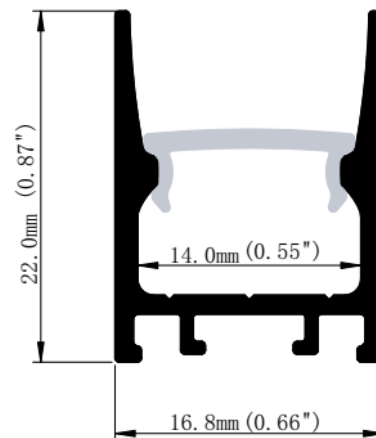

## Specifications

<b>SKU</b>	VB-ALP1722-2M-BLK
<b>EAN</b>	9340994023922
<b>IP rating</b>	20
<b>Trim colour</b>	Black
<b>Length</b>	2000 mm
<b>Width</b>	22 mm
<b>Height</b>	22 mm
<b>Warranty</b>	3 Years
<b>Mounting type</b>	Surface
<b>Material</b>	Aluminum
<b>Accessories</b>	2x End Caps, Mounting Clips & Mounting Magnets
<b>Wiring method</b>	Hardwire
<b>Weatherproof</b>	Non-weatherproof

## Dimensional Drawings

*Photometric information available upon request.*