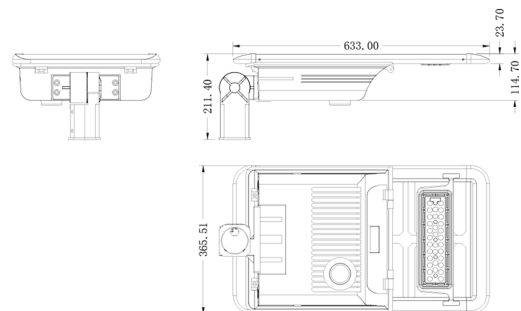

- 3 Year Warranty

*Higher wattage versions (up to 60W) available upon request
(Minimum Order Quantity + lead times will apply).

*Recommended installation height: 3 4m

*Recommended installation space: 14 17m

*Recommended pole spigot size: 60mm diameter.

15W LED SOLAR LIT C/W PIR SENSOR W SLIP FITTER

VB-NM-15W-4-5K

Specifications

SKU	VB-NM-15W-4-5K
Luminaire efficacy	202 lm/W
EAN	9340994023519
Weight	14
Light Colour	Natural White
Wattage	15 W
Lumen output	3030 lm
IP rating	65
IK Rating	8
CRI	70
Beam Angle	120 Degrees
Trim colour	Black
Length	560 mm
Width	440 mm
Height	210 mm
Lifespan	50000 Hours
Warranty	3 Years
Mounting type	Surface
Accessories	Wall mount bracket, round pole bracket, square pole bracket
Lamp Type	LED / Solar
Weatherproof	Weatherproof
Working temperature	-20C ~ 45C
Kelvin	5000K

Dimensional Drawings

Photometric information available upon request.