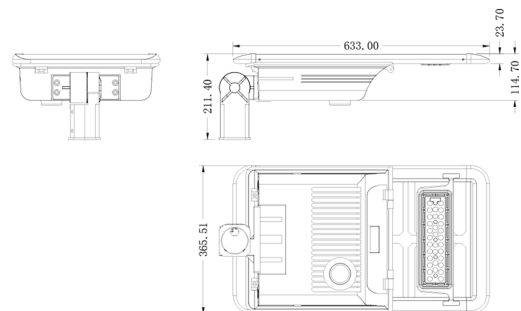

*Recommended installation space: 22.27m

*Recommended pole spigot size: 60mm diameter

25W LED SOLAR STREET LIGHT

VB-NM-25W-4-5K

Specifications

SKU	VB-NM-25W-4-5K
Luminaire efficacy	198 lm/W
EAN	9340994023526
Weight	16
Light Colour	Natural White
Wattage	25 W
Lumen output	4950 lm
IP rating	65
IK Rating	8
CRI	70
Beam Angle	120 Degrees
Trim colour	Black
Length	1002 mm
Width	440 mm
Height	210 mm
Lifespan	50000 Hours
Warranty	3 Years
Mounting type	Surface
Accessories	Wall mount bracket, round pole bracket, square pole bracket
Lamp Type	LED / Solar
Weatherproof	Weatherproof
Working temperature	-20C ~ 45C
Kelvin	5000K

Dimensional Drawings

Photometric information available upon request.