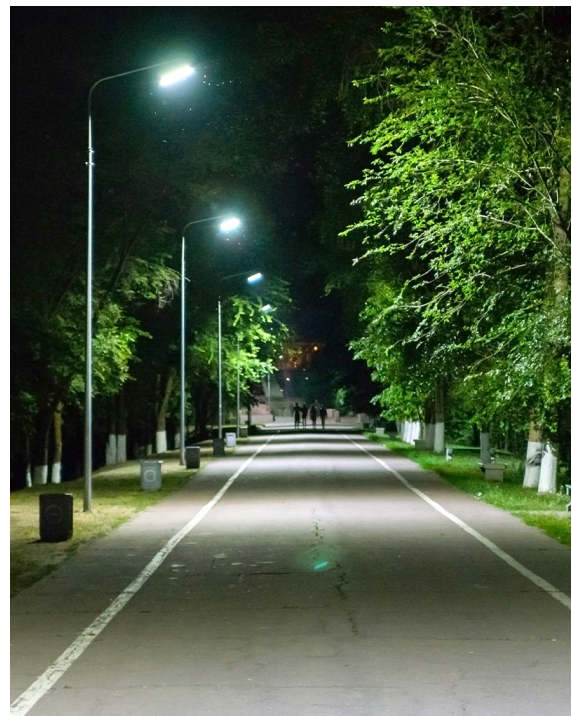

25W LED SOLAR STREET LIGHT

VB-NM-25W-4-5K

Yes, streetlights are available in Solar! Our incredibly popular NEW Moon Streetlights with PIR Sensor and use highly efficient solar components, are equipped with a quality LifePo4 lithium batteries, intelligent solar controller and a Panasonic infrared induction sensor. The compact New Moon solar light is easy to adapt to a range of applications. With a host of standout features including bird spikes to prevent landing and nesting, rotatable LED modules to angle the light exactly where you need it and dual sided Solar Panel allows charging from both sides - these are the ultimate street and area lighting solution. Perfect for Caravan Parks, Local Parks & Gardens and anywhere where 240V power is unavailable OR energy saving and sustainability is a high priority. This model is 25W.

Features & Benefits

- Compact, modern and vandal proof design
- Utilises human body infrared induction control technology when no infrared motion is detected, light dims down to 30%
- Comes standard with Anti Bird Spikes
- Very high light output over 200 LM/W
- Operating Time: 10 hours (full power) 30 hours (power saving)
- Charging Time: 6 7 hours (under direct sunlight)
- Capable of performing even after several overcast days
- Suitable for Pole Mounting (60mm Pole diameter)
- Easy Battery replacement (7yrs approx)

*Recommended installation space: 22.27m

*Recommended pole spigot size: 60mm diameter

25W LED SOLAR STREET LIGHT

VB-NM-25W-4-5K

Specifications

SKU	VB-NM-25W-4-5K
Luminaire efficacy	198 lm/W
EAN	9340994023526
Weight	16
Light Colour	Natural White
Wattage	25 W
Lumen output	4950 lm
IP rating	65
IK Rating	8
CRI	70
Beam Angle	120 Degrees
Trim colour	Black
Length	1002 mm
Width	440 mm
Height	210 mm
Lifespan	50000 Hours
Warranty	3 Years
Mounting type	Surface
Accessories	Wall mount bracket, round pole bracket, square pole bracket
Lamp Type	LED / Solar
Weatherproof	Weatherproof
Working temperature	-20C ~ 45C
Kelvin	5000K