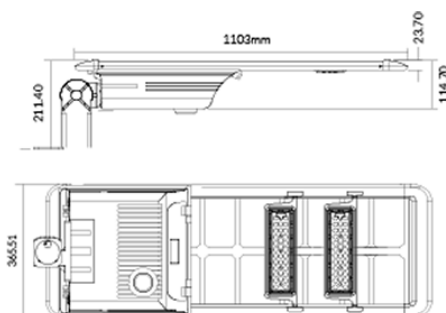

## Specifications

<b>SKU</b>	VB-NM-40W-4-5K
<b>Light Colour</b>	Natural White
<b>Wattage</b>	40 W
<b>Lumen output</b>	8382 lm
<b>IP rating</b>	65
<b>IK Rating</b>	08
<b>CRI</b>	70
<b>Beam Angle</b>	120 Degrees
<b>Trim colour</b>	Black
<b>Length</b>	1103 mm
<b>Width</b>	365.5 mm
<b>Height</b>	211.5 mm
<b>Lifespan</b>	50000 Hours
<b>Warranty</b>	3 Years
<b>Mounting type</b>	Surface
<b>Accessories</b>	Wall mount bracket, round pole bracket, square pole bracket
<b>Lamp Type</b>	LED
<b>Kelvin</b>	5000K

## Dimensional Drawings

*Photometric information available upon request.*