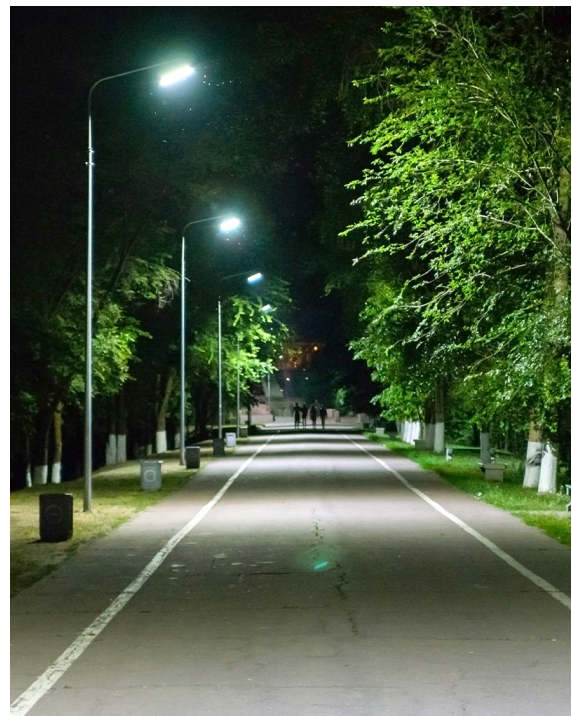

## 40W LED SOLAR LIGHT

### VB-NM-40W-4-5K

Yes, streetlights are available in Solar! Our incredibly popular NEW Moon Streetlights with PIR Sensor and use highly efficient solar components, are equipped with a quality LifePo4 lithium batteries, intelligent solar controller and a Panasonic infrared induction sensor. The compact New Moon solar light is easy to adapt to a range of applications. With a host of standout features including bird spikes to prevent landing and nesting, rotatable LED modules to angle the light exactly where you need it and dual sided Solar Panel allows charging from both sides - these are the ultimate street and area lighting solution. Perfect for Caravan Parks, Local Parks & Gardens and anywhere where 240V power is unavailable OR energy saving and sustainability is a high priority. This model is 40W.

### Features & Benefits

- Compact & modern design
- Utilises human body infrared induction control technology - when no infrared motion is detected, light dims down to 30%
- Comes standard with Anti Bird Spikes
- Very high light output - over 200 LM/W
- Operating Time: 10 hours (full power) - 30 hours (power saving)
- Charging Time: 6-7 hours (under direct sunlight)
- Capable of performing even after several overcast days
- Suitable for Pole Mounting (60 - 90mm diameter)
- Easy battery replacement