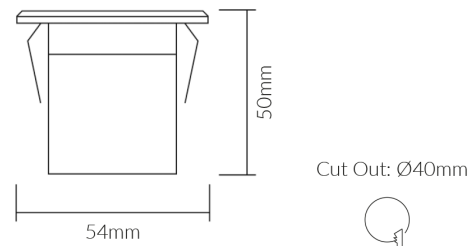

#### Specifications

<b>SKU</b>	VB1103-BL
<b>Luminaire efficacy</b>	40 lm/W
<b>EAN</b>	9340994008233
<b>Light Colour</b>	Blue
<b>Wattage</b>	1 W
<b>Lumen output</b>	40 lm
<b>IP rating</b>	67
<b>Trim colour</b>	Stainless 316
<b>Cut out</b>	40 mm
<b>Diameter</b>	54 mm
<b>Length</b>	50 mm
<b>Width</b>	54 mm
<b>Lifespan</b>	50000 Hours
<b>Warranty</b>	3 Years
<b>Dimmable</b>	Non-Dimmable
<b>Constant current/voltage</b>	Constant Voltage
<b>Mounting type</b>	Recessed
<b>LED source</b>	Samsung
<b>Material</b>	316 marine grade stainless steel
<b>Lamp Type</b>	LED
<b>Input voltage</b>	12 Volt
<b>Wiring method</b>	Hardwire
<b>Weatherproof</b>	Weatherproof
<b>Working temperature</b>	-20°C ~ 50°C

#### Dimensional Drawings

Photometric information available upon request.