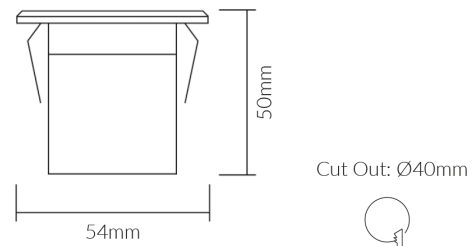

#### Specifications

<b>SKU</b>	VB1103-WH
<b>Luminaire efficacy</b>	120 lm/W
<b>Light Colour</b>	Cool White
<b>Wattage</b>	1 W
<b>Lumen output</b>	120 lm
<b>IP rating</b>	67
<b>Trim colour</b>	Stainless 316
<b>Cut out</b>	40 mm
<b>Diameter</b>	54 mm
<b>Length</b>	50 mm
<b>Width</b>	54 mm
<b>Lifespan</b>	50000 Hours
<b>Warranty</b>	3 Years
<b>Dimmable</b>	Non-Dimmable
<b>Constant current/voltage</b>	Constant Voltage
<b>Mounting type</b>	Recessed
<b>LED source</b>	Samsung
<b>Material</b>	316 marine grade stainless steel
<b>Lamp Type</b>	LED
<b>Input voltage</b>	12 Volt
<b>Wiring method</b>	Hardwire
<b>Weatherproof</b>	Weatherproof
<b>Working temperature</b>	-20°C ~ 50°C

#### Dimensional Drawings

Photometric information available upon request.