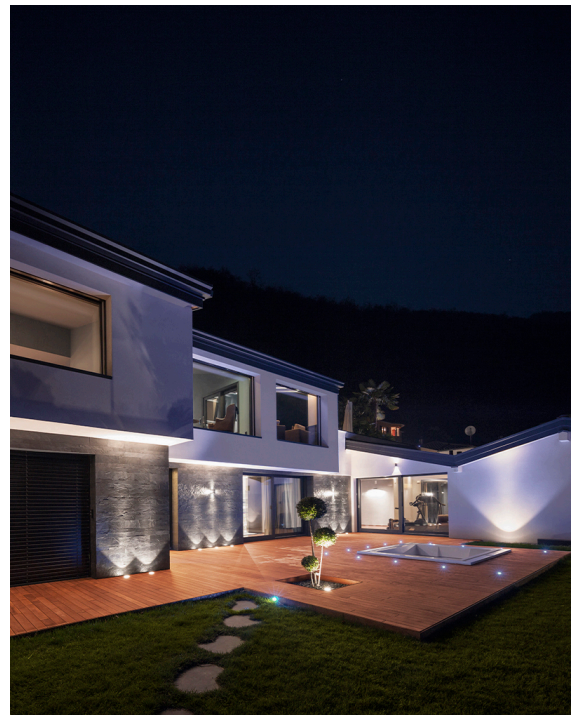

## RGB LED DECK LIGHT KIT

### VB1104-RGB-6KIT

Enhance your outdoor space with our RGB Deck Light 6pcs Kit. Featuring vibrant color-changing LEDs, this kit allows you to create a stunning ambiance on your deck or patio. Easy to install and energy-efficient, these lights offer remote control for customizable color settings and brightness levels. Durable and weather-resistant, they're perfect for year-round use, adding a touch of elegance and personalization to your outdoor area.

### Features & Benefits

- 316 Marine Grade Stainless Steel trim, corrosion resistant
- Equipped with high power LED RGB chips
- 8 mode controlling including sequential, chasing, flashing, fade, slow fade, twinkle etc
- Equipped with side clips which make them ideal for installing into decking
- Complete kit comes with a remote, a generous 10-meter cable equipped with 6 versatile connectors to accommodate up to 6 light fittings and 12V weather proof transformer
- IP67 rated
- 50,000 hour lifespan
- 3 year warranty