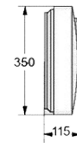

Photometric information available upon request.