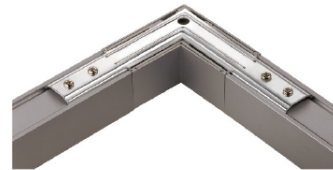

L Shaped Connector Plate To Suit Vibe LED Three Circuit Track Lighting

VB3CCT-L-CON

Specifications

SKU	VB3CCT-L-CON
EAN	9340994014081
Length	219 mm
Width	123 mm

Photometric information available upon request.