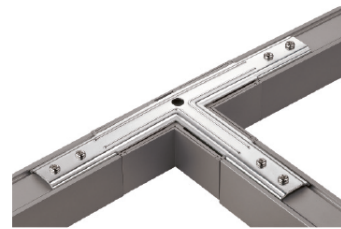

T Shape Connector Plate To Suit Vibe LED Three Circuit Track Lighting

VB3CCT-T-CON

Specifications

SKU	VB3CCT-T-CON
EAN	9340994014098
Length	121 mm
Width	121 mm

Photometric information available upon request.