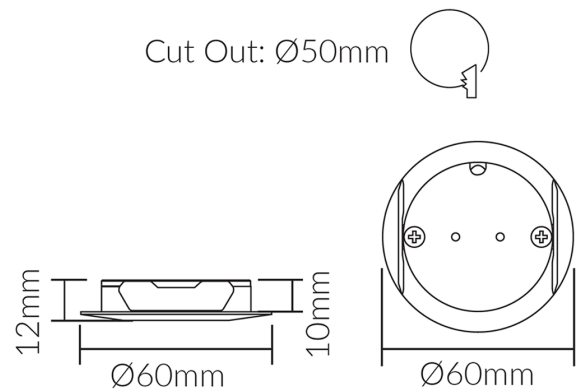

2.5W LED RECESSED SHELF LIGHT WHITE 3K 100D 24V

VBL-201-24V-1-3K

Specifications

SKU	VBL-201-24V-1-3K
EAN	9359682000121
Light Colour	Warm White
Wattage	2.5 W
IP rating	44
CRI	80
Trim colour	White
Cut out	50 mm
Diameter	60 mm
Lifespan	50,000 Hours
Warranty	3 Years
Wiring method	Flex & Plug
Kelvin	3000

Dimensional Drawings

Photometric information available upon request.