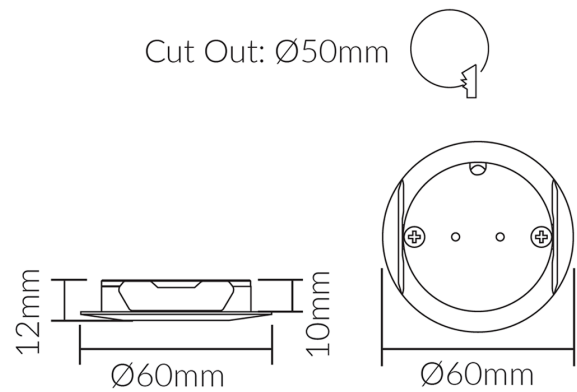

2.5W 3000K Recessed LED Shelf/Cabinet Downlight in Black

VBL-201-24V-4-3K

Specifications

SKU	VBL-201-24V-4-3K
EAN	9340994031057
Light Colour	Warm White
Wattage	2.5 W
IP rating	44
CRI	80
Trim colour	Black
Cut out	50 mm
Diameter	60 mm
Lifespan	50,000 Hours
Warranty	3 Years
Wiring method	Flex & Plug
Kelvin	3000

Dimensional Drawings

Photometric information available upon request.