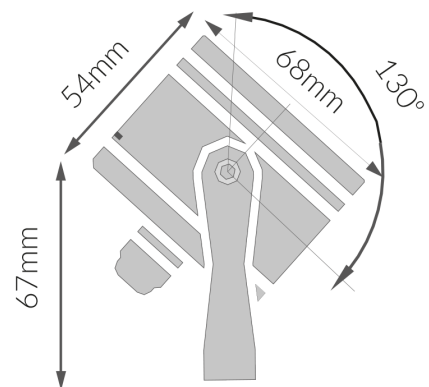

E05 Mini 905

VBL-905-8-3K40

Specifications

SKU	VBL-905-8-3K40
Luminaire efficacy	58 lm/W
EAN	9340994402758
Light Colour	Warm White
Wattage	4.8 W
Lumen output	290 lm
IP rating	68
CRI	83
Beam Angle	40 Degrees
Diameter	54 mm
Length	68 mm
Lifespan	50000 Hours
Warranty	3 Years
LED source	CREE
Material	Aluminium with 316 SS Face
Lamp Type	LED
Input voltage	24 Volt AC
Weatherproof	Weatherproof
Working temperature	-40°C ~ 50°C

Dimensional Drawings

Photometric information available upon request.