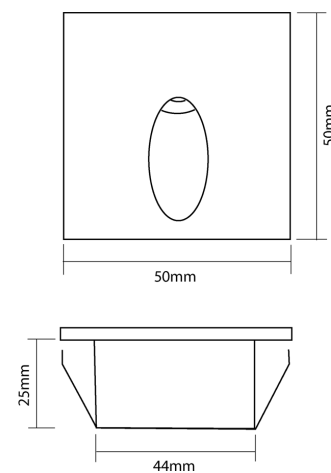

1W SQUARE SLOT WHITE WALL LIGHT

VBL-C05-1-3K-KIT

Specifications

| | |
|---------------------------|-------------------------|
| SKU | VBL-C05-1-3K-KIT |
| Luminaire efficacy | 90 lm/W |
| EAN | 9359682001869 |
| Light Colour | Warm White |
| Wattage | 2 W |
| Lumen output | 98 lm |
| IP rating | 20 |
| CRI | 80 |
| Beam Angle | 45 Degrees |
| Trim colour | White Square |
| Cut out | 45 mm |
| Length | 50 mm |
| Width | 50 mm |
| Lifespan | 50000 Hours |
| Warranty | 3 Years |
| Dimmable | Non-Dimmable |
| Mounting type | Recessed |
| LED source | SMD |
| Material | Powder Coated Aluminium |
| Lamp Type | LED |
| Input voltage | 220-240V AC 50Hz |
| Wiring method | Hardwire |
| Weatherproof | Non-weatherproof |
| Depth | 25 |
| Kelvin | 3000K |

Dimensional Drawings

Photometric information available upon request.

Remote driver included