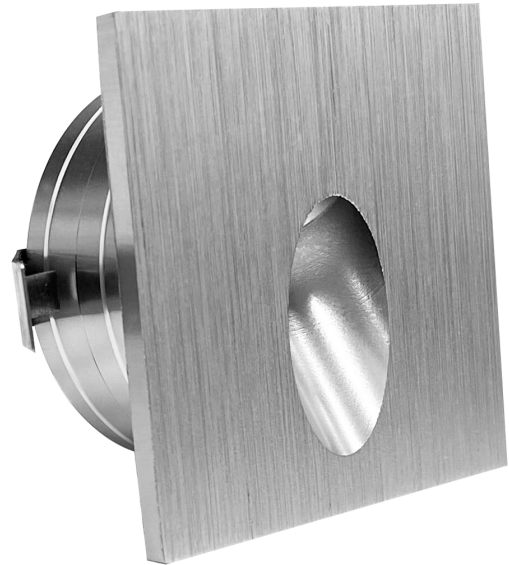

1W LED SQUARE WALL SLOT 3K ALUMINIUM 350MA 45D 85LM

VBL-C05-3-3K

Specifications

SKU	VBL-C05-3-3K
EAN	9359682001852
Light Colour	Warm White
Wattage	1 W
Lumen output	90 lm
IP rating	22
CRI	80
Trim colour	Silver
Lifespan	50,000 Hours
Dimmable	Dimmable
Dimming	Dimmable with compatible driver
Kelvin	3000

Photometric information available upon request.