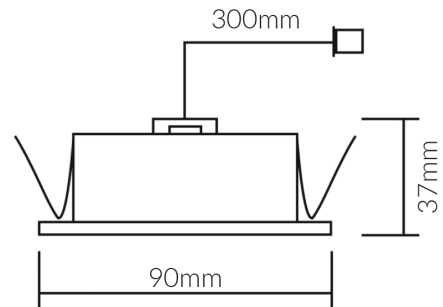

SQ RECESS 1.2W/3W LED WALL LT 4K - SILV TRIM (D)

VBL-E01-WH-SV

Specifications

SKU	VBL-E01-WH-SV
Luminaire efficacy	77.5 lm/W
EAN	9340994007441
Light Colour	Cool White
Wattage	1.2 W
Lumen output	93 lm
IP rating	20
CRI	80
Beam Angle	75 Degrees
Trim colour	Silver
Cut out	77x77 mm
Length	90 mm
Width	37 mm
Height	90 mm
Lifespan	50000 Hours
Warranty	3 Years
Dimmable	Non-Dimmable
Output current	350 mA
Constant current/voltage	Constant Current
Mounting type	Recessed
LED source	Osram Olson
Material	Die-Cast Aluminium
Lamp Type	LED
Input voltage	240 Volt AC 50HZ
Diffuser	Frosted
Weatherproof	Non-weatherproof
Working temperature	-20°C ~ 40°C
Kelvin	4000K

Dimensional Drawings

Cut Out: 77 x 77mm 

Photometric information available upon request.