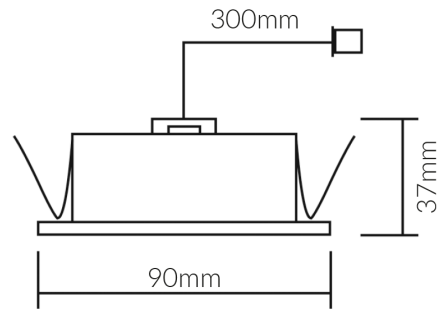

Specifications

SKU	VBL-E01-WW-SV
Luminaire efficacy	31.85 lm/W
EAN	9340994007458
Light Colour	Warm White
Wattage	1.2 W
Lumen output	93 lm
IP rating	20
CRI	80
Beam Angle	75 Degrees
Trim colour	Silver
Cut out	77x77 mm
Length	90 mm
Width	37 mm
Height	90 mm
Lifespan	50000 Hours
Warranty	3 Years
Dimmable	Non-Dimmable
Output current	350 mA
Constant current/voltage	Constant Current
Mounting type	Recessed
LED source	Osram Olson
Material	Die-Cast Aluminium
Lamp Type	LED
Input voltage	240 Volt AC 50HZ
Diffuser	Frosted
Weatherproof	Non-weatherproof
Working temperature	-20°C ~ 40°C
Kelvin	3000K

Dimensional Drawings

Cut Out: 77 x 77mm 

Photometric information available upon request.