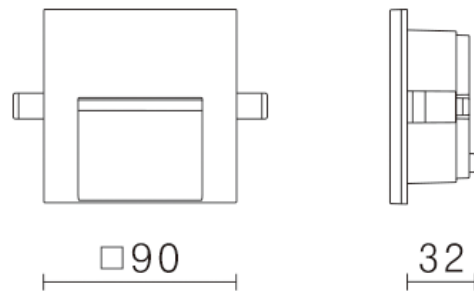

12V 1.4W WHITE CCT LED WALL LIGHT

VBL-E02-1-CCT

Specifications

SKU	VBL-E02-1-CCT
Luminaire efficacy	100 lm/W
EAN	9359682001951
Light Colour	2CCT
Wattage	1.4 W
Lumen output	140 lm
IP rating	54
CRI	90
Trim colour	White
Length	32 mm
Width	90 mm
Height	90 mm
Lifespan	50000 Hours
Warranty	3 Years
Dimmable	Non-Dimmable
Mounting type	Recessed, Surface
LED source	SMD
Material	Aluminium
Lamp Type	LED
Input voltage	12-Volt
Weatherproof	Weatherproof
Kelvin	3000K/4000K

Dimensional Drawings

Photometric information available upon request.