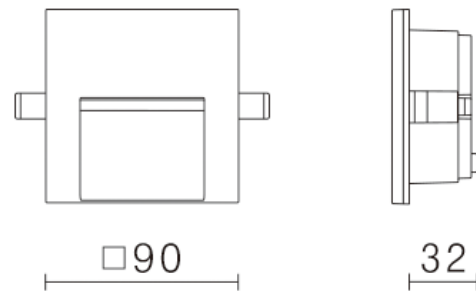

12V 1.4W WHITE CCT LED WALL LIGHT

VBL-E02-1-CCT

Specifications

SKU	VBL-E02-1-CCT
Luminaire efficacy	100 lm/W
EAN	9359682001951
Light Colour	2CCT
Wattage	1.4 W
Lumen output	140 lm
IP rating	54
CRI	90
Trim colour	White
Length	32 mm
Width	90 mm
Height	90 mm
Lifespan	50000 Hours
Warranty	3 Years
Dimmable	Non-Dimmable
Mounting type	Recessed, Surface
LED source	SMD
Material	Aluminium
Lamp Type	LED
Input voltage	12-Volt
Weatherproof	Weatherproof
Kelvin	3000K/4000K

Dimensional Drawings

Photometric information available upon request.