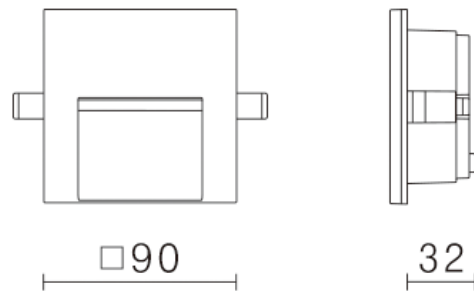

12V 1.4W BLACK CCT LED WALL LIGHT

VBL-E02-4-CCT

Specifications

SKU	VBL-E02-4-CCT
Luminaire efficacy	100 lm/W
EAN	9359682001944
Light Colour	2CCT
Wattage	1.4 W
Lumen output	140 lm
IP rating	54
CRI	90
Trim colour	Black
Length	32 mm
Width	90 mm
Height	90 mm
Lifespan	50000 Hours
Warranty	3 Years
Dimmable	Non-Dimmable
Mounting type	Recessed, Surface
LED source	SMD
Material	Aluminium
Lamp Type	LED
Input voltage	12-Volt
Weatherproof	Weatherproof
Kelvin	3000K/4000K

Dimensional Drawings

Photometric information available upon request.