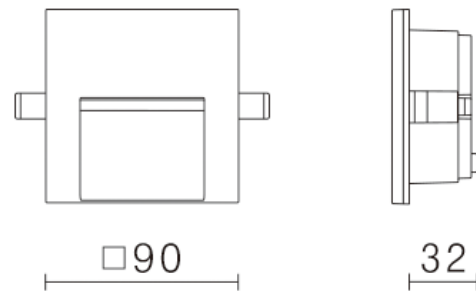

12V 1.4W BLACK CCT LED WALL LIGHT

VBL-E02-4-CCT

Specifications

SKU	VBL-E02-4-CCT
Luminaire efficacy	100 lm/W
EAN	9359682001944
Light Colour	2CCT
Wattage	1.4 W
Lumen output	140 lm
IP rating	54
CRI	90
Trim colour	Black
Length	32 mm
Width	90 mm
Height	90 mm
Lifespan	50000 Hours
Warranty	3 Years
Dimmable	Non-Dimmable
Mounting type	Recessed, Surface
LED source	SMD
Material	Aluminium
Lamp Type	LED
Input voltage	12-Volt
Weatherproof	Weatherproof
Kelvin	3000K/4000K

Dimensional Drawings

Photometric information available upon request.