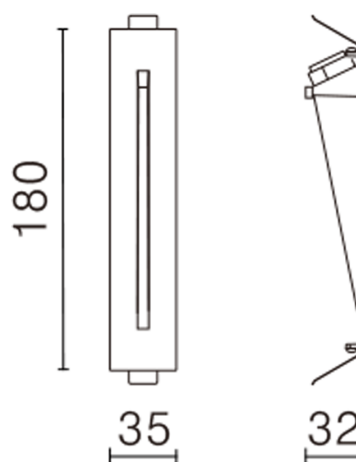

Vibe Recessed LED Wall Light 3W, 3K W/O Driver White

VBL-E07-3K-WHT

Our 3W, 3000K White Trim Accent 200 Recessed Wall Light is ultra thin. At 180mm tall, it provides a clean lined shape light for architectural lighting. Requires a remote 700mA LED constant current driver. Has a rating of IP20, a 50,000 hour lifespan and a 3 year warranty.

Vibe Recessed LED Wall Light 3W, 3K W/O Driver White

VBL-E07-3K-WHT

Specifications

SKU	VBL-E07-3K-WHT
Luminaire efficacy	42 lm/W
EAN	9340994018492
Light Colour	Warm White
Wattage	3 W
Lumen output	128 lm
IP rating	20
CRI	90
Beam Angle	80 Degrees
Trim colour	White
Cut out	175x30 mm
Length	35 mm
Width	32 mm
Height	180 mm
Lifespan	50000 Hours
Warranty	3 Years
Dimmable	Non-Dimmable
Output current	350 mA
Constant current/voltage	Constant Current
Mounting type	Recessed
LED source	Osram Olson
Material	Aluminium
Accessories	Driver & Remote
Lamp Type	LED
Input voltage	240 Volt AC 50HZ
Working temperature	-20°C ~ 40°C
Kelvin	3000K

Dimensional Drawings

Photometric information available upon request.