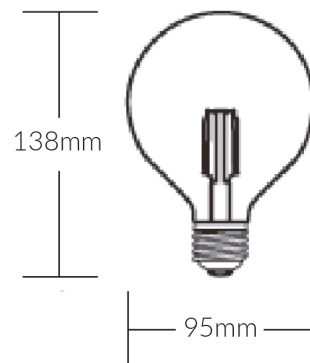

LED G95 FILAMENT LAMP CLEAR 2100K E27 DIMMABLE (D)

VBL-G95-7W-ES

Specifications

SKU	VBL-G95-7W-ES
Luminaire efficacy	86 lm/W
EAN	9340994404646
Light Colour	Warm White
Wattage	7 W
Lumen output	600 lm
CRI	80
Beam Angle	360 Degrees
Trim colour	2100K
Base Type	E27
Diameter	95 mm
Length	138 mm
Lifespan	25000 Hours
Warranty	2 Years
Dimmable	Dimmable
LED source	Epistar
Material	Glass
Lamp Type	LED
Input voltage	220V-265V AC 50hz
Diffuser	Clear
Weatherproof	Indoor Use Only
Working temperature	-20°C ~ 45°C
Box Qty	20
Kelvin	3000K

Dimensional Drawings

Photometric information available upon request.