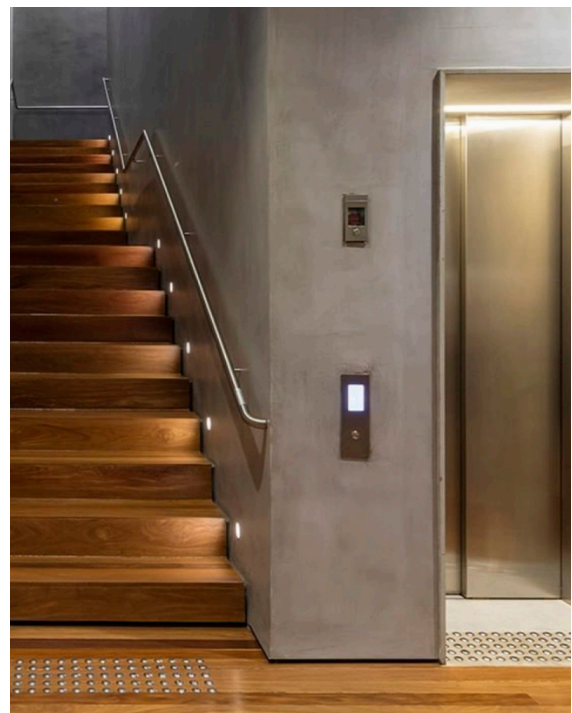

LED G95 Filament Globe 7W Warm White ES Dimmable

VBL-G95-7W-ES

This G95, Edison Screw (ES), Dimmable, LED Filament Lamp in 2100K is often used in restaurants, cafes, bars, hotels, supermarkets and residential areas.

Features & Benefits

- Direct replacement of 60W G95 incandescent Lamps
- Dimmable with most leading and trailing edge dimmers
- Filament-like LEDs provide a vintage aesthetic
- Special warm tone 2100K for decorative purposes
- Environmentally friendly
- Available in ES and BC Lamp base
- 25,000 hour lifespan
- 2 year warranty