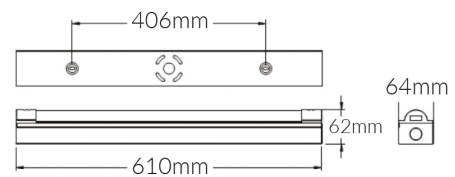

LED 100 Series

VBLB-2-20W-4K

Specifications

SKU	VBLB-2-20W-4K
Luminaire efficacy	100 lm/W
EAN	9340994017044
Light Colour	Cool White
Wattage	20 W
Lumen output	2000 lm
IP rating	20
CRI	80
Beam Angle	110 Degrees
Trim colour	White
Length	610 mm
Width	64 mm
Height	62 mm
Lifespan	40000 Hours
Warranty	3 Years
LED source	Epistar
Lamp Type	LED
Input voltage	240 Volt AC 50HZ
Diffuser	Opal
Working temperature	-20°C ~ 45°C
Box Qty	12

Dimensional Drawings

Photometric information available upon request.