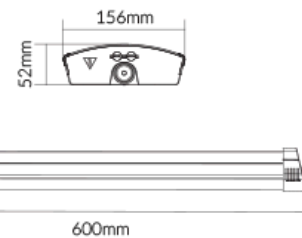

VBLB-2-PA-CCT-WB

2CCT WIDE BODY POWER ADJUSTABLE LED BATTEN – 2FT

Designed for flexibility and performance, the Wide Body 2FT LED Batten features switchable colour temperatures (3000K/4000K) and power adjustability across four wattage options (20/16/13/11W). It's an ideal solution for lighting needs across commercial, industrial & residential spaces.

SPECIFICATIONS

SKU	VBLB-2-PA-CCT-WB
Power (W)	20W/16W/13W/11W
Efficacy (LM/W)	150
Lumens (LM)	3000
Colour Temp	2CCT
Kelvin	3000K/4000K
Dimmable	Non-Dimmable
CRI	90
Beam Angle	105
IP Rating	44
IK Rating	07
Trim Colour	White
Weatherproof	Indoor Use Only
Mounting Type	Surface
Height (MM)	52
Length (MM)	600
Width (MM)	156
Working Temp	-20°C ~ 45°C
Lifespan (HRS)	50000
Warranty (YRS)	5