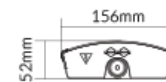

VBLB-4-PA-CCT-WB

2CCT WIDE BODY POWER ADJUSTABLE LED BATTEN – 4FT

Designed for flexibility and performance, the Wide Body 4FT LED Batten features switchable colour temperatures (3000K/4000K) and power adjustability across four wattage options (40/35/29/23W). It's an ideal solution for lighting needs across commercial, industrial & residential spaces.

SPECIFICATIONS

SKU	VBLB-4-PA-CCT-WB
Power (W)	40/35/29/23W
Efficacy (LM/W)	150
Lumens (LM)	6000
Colour Temp	2CCT
Kelvin	3000K/4000K
Dimmable	Non-Dimmable
CRI	90
Beam Angle	105
IP Rating	44
IK Rating	07
Trim Colour	White
Weatherproof	Indoor Use Only
Mounting Type	Surface
Height (MM)	52
Length (MM)	1200
Width (MM)	156
Working Temp	-20°C ~ 45°C
Lifespan (HRS)	50000
Warranty (YRS)	5