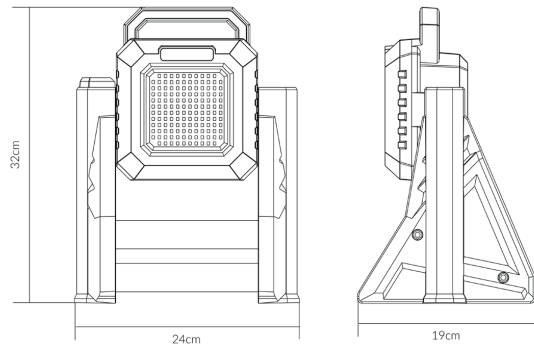

LED BATTERY POWERED WORK LIGHT

VBLBF-002-CCT

Specifications

SKU	VBLBF-002-CCT
EAN	9340994030791
Light Colour	2CCT
Wattage	30 W
Lumen output	3000 lm
IP rating	65
Beam Angle	360D Rotation Degrees
Width	240 mm
Height	320 mm
Warranty	2 Years
Dimmable	Dimmable
Material	PC + Aluminium
Lamp Type	LED
Box Qty	8
Depth	190
Kelvin	2700K/6500K

Dimensional Drawings

Photometric information available upon request.

5 hours for max output 13 hours for middle output 26 hours for low output Charging time is 8 hours