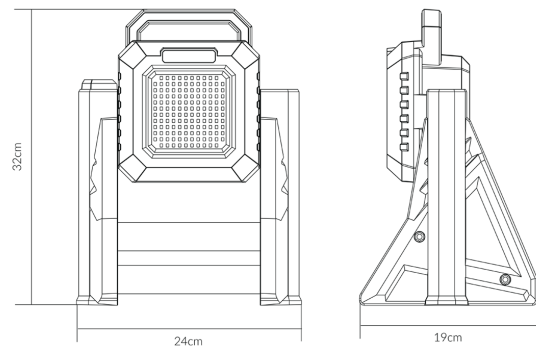

## Dimensional Drawings

*Photometric information available upon request.*

*5 hours for max output 13 hours for middle output 26 hours for low output Charging time is 8 hours*