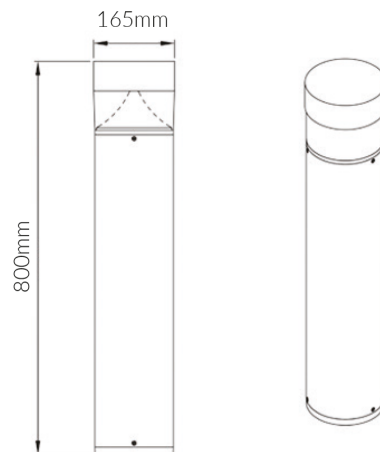

- 3 year warranty

8W LED BOLLARD BLACK IP54 3K OSRAM 165X800MM

VBLBO-300-4-30

Specifications

SKU	VBLBO-300-4-30
Luminaire efficacy	94 lm/W
EAN	9340994028811
Light Colour	Warm White
Wattage	8 W
Lumen output	750 lm
IP rating	54
CRI	80
Beam Angle	265 Degrees
Trim colour	Black
Diameter	165 mm
Height	800 mm
Lifespan	50000 Hours
Warranty	3 Years
Shatterproof	Shatterproof
LED source	Osram Olson
Material	Die-Cast Aluminium
Lamp Type	LED
Input voltage	240 Volt AC 50HZ
Diffuser	Clear
Wiring method	Hardwire
Weatherproof	Weatherproof
Kelvin	3000K

Dimensional Drawings

Photometric information available upon request.