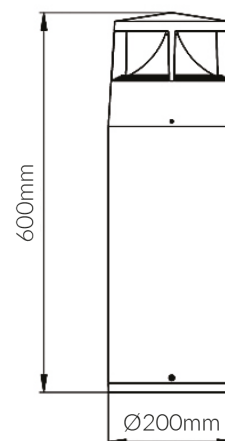

301 Series

VBLBO-301-4-40

Specifications

SKU	VBLBO-301-4-40
Luminaire efficacy	34.21
Light Colour	Cool White
Wattage	12
Lumen output	410
IP rating	65
CRI	80
Beam Angle	270
Trim colour	Black
Diameter	200
Height	600
Lifespan	50000
Warranty	3
Shatterproof	Shatterproof
LED source	CREE
Material	Die-cast aluminium
Lamp Type	LED
Input voltage	240 Volt AC 50HZ
Wiring method	Hardwire
Weatherproof	Weatherproof

Dimensional Drawings

Photometric information available upon request.