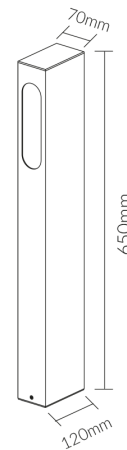

Calais 650

VBLBO-650-4-WW

Specifications

SKU	VBLBO-650-4-WW
Luminaire efficacy	35.95 lm/W
EAN	9340994404615
Light Colour	Warm White
Wattage	6 W
Lumen output	215 lm
IP rating	54
CRI	70
Beam Angle	50 Degrees
Trim colour	Black
Length	650 mm
Width	70 mm
Height	120 mm
Lifespan	50000 Hours
Warranty	3 Years
Dimmable	Non-Dimmable
Mounting type	Surface
LED source	CREE
Material	Die-cast body and bracket
Lamp Type	LED
Input voltage	220V-240V AC 50HZ
Working temperature	-20°C ~ 50°C

Dimensional Drawings

Photometric information available upon request.