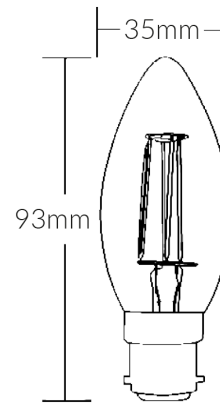

Vibe 4W Warm White BC LED Candle Lamp Dimmable

VBLC-4W-BC-DIM

Specifications

SKU	VBLC-4W-BC-DIM
Luminaire efficacy	86 lm/W
EAN	9340994405544
Light Colour	Warm White
Wattage	4 W
Lumen output	345 lm
CRI	80
Beam Angle	360 Degrees
Base Type	B22
Width	35 mm
Height	98 mm
Lifespan	35000 Hours
Warranty	2 Years
Dimmable	Dimmable
Lamp Type	LED
Box Qty	100
Kelvin	2700K

Dimensional Drawings

Photometric information available upon request.